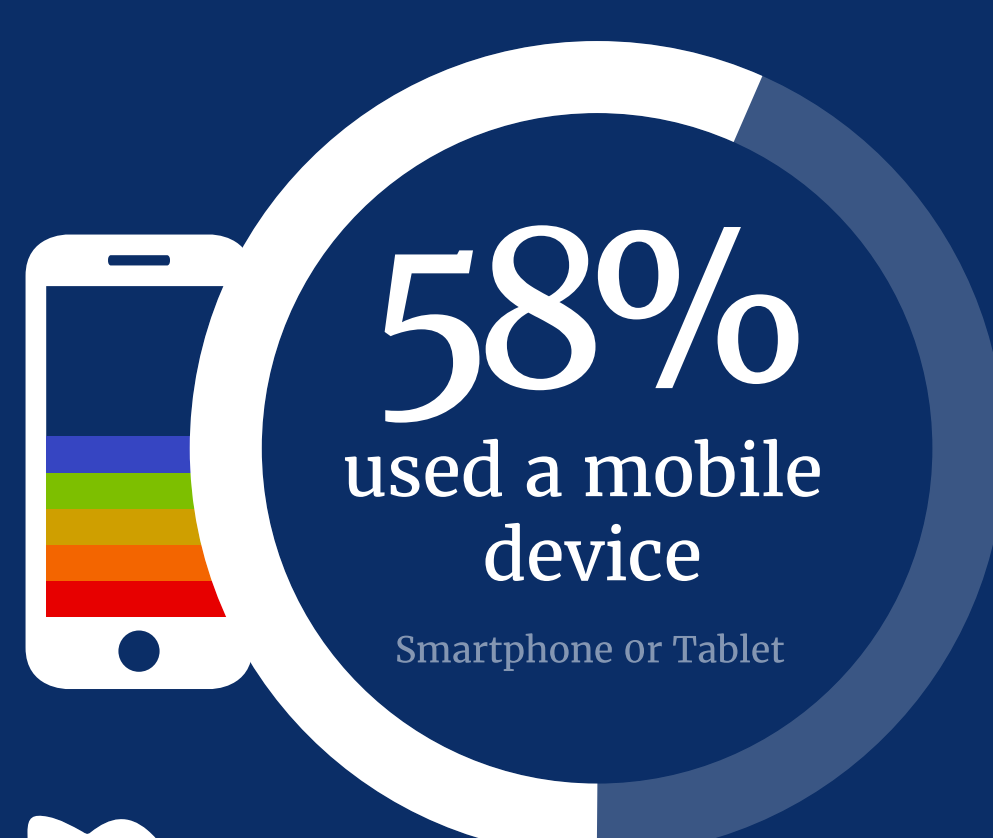

Behaviour

Of visitors found Beechworth.com via Google Organic Search

Keyword Analysis

Click Through Rate (CTR)

76%

of users searching for 'Beechworth What's On' in Google Search clicked through.

80%

of users who searched for 'Beechworth Events' in Google Search clicked through.