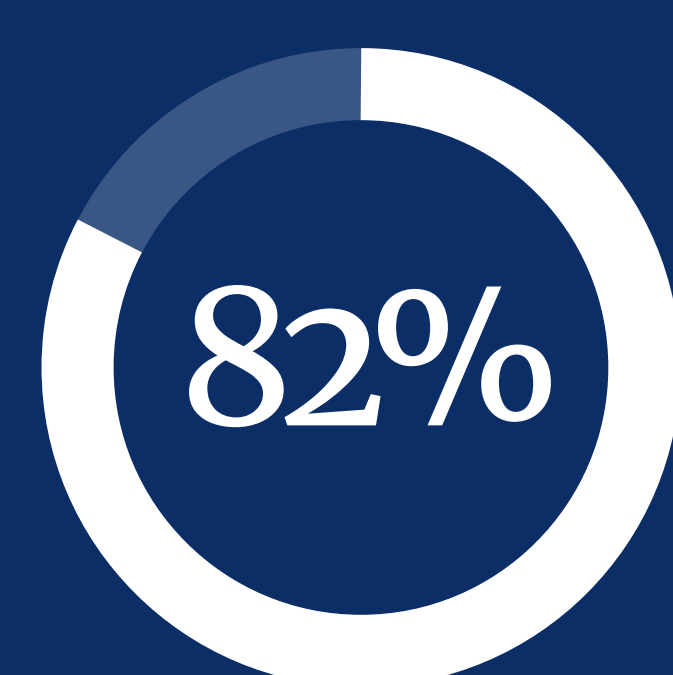

beechworth.com

VICTORIA AUSTRALIA

Winter Stats 2018

Collectively promoting Beechworth and the surrounding area, while driving traffic to the websites and online assets of our subscribers.

Visitors

9324
New
vs.
1506
Returning

Behaviour

Of visitors found Beechworth.com via Google Organic Search

Keyword Analysis

Click Through Rate (CTR)

76%

of users searching for 'Beechworth What's On' in Google Search clicked through.

80%

of users who searched for 'Beechworth Events' in Google Search clicked through.