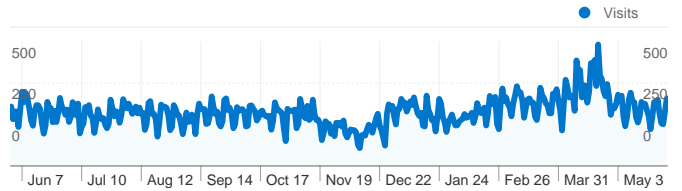

Site Usage

79,209 Visits

45.87% Bounce Rate

231,275 Pageviews

00:03:20 Avg. Time on Site

2.92 Pages/Visit

71.43% % New Visits

Traffic Sources Overview

Visitors Overview

Visitors
58,573

Visits for all visitors

Visits
79,209

New vs. Returning

Visitor Type	Visits	% visits
New Visitor	56,624	71.49%
Returning Visitor	22,585	28.51%

Map Overlay

All traffic sources sent a total of 79,209 visits

58,573 people visited this site

79,209 Visits

58,573 Absolute Unique Visitors

231,275 Pageviews

2.92 Average Pageviews

00:03:20 Time on Site

45.87% Bounce Rate

71.43% New Visits

New vs. Returning

Jun 1, 2010 - May 30, 2011

Comparing to: Site

79,209 visits from 2 visitor types

Site Usage

Visits 79,209 % of Site Total: 100.00%	Pages/Visit 2.92 Site Avg: 2.92 (0.00%)	Avg. Time on Site 00:03:20 Site Avg: 00:03:20 (0.00%)	% New Visits 71.49% Site Avg: 71.43% (0.08%)	Bounce Rate 45.87% Site Avg: 45.87% (0.00%)	
Visitor Type	Visits	Pages/Visit	Avg. Time on Site	% New Visits	Bounce Rate
New Visitor	56,624	2.95	00:03:12	100.00%	44.47%
Returning Visitor	22,585	2.84	00:03:39	0.00%	49.38%