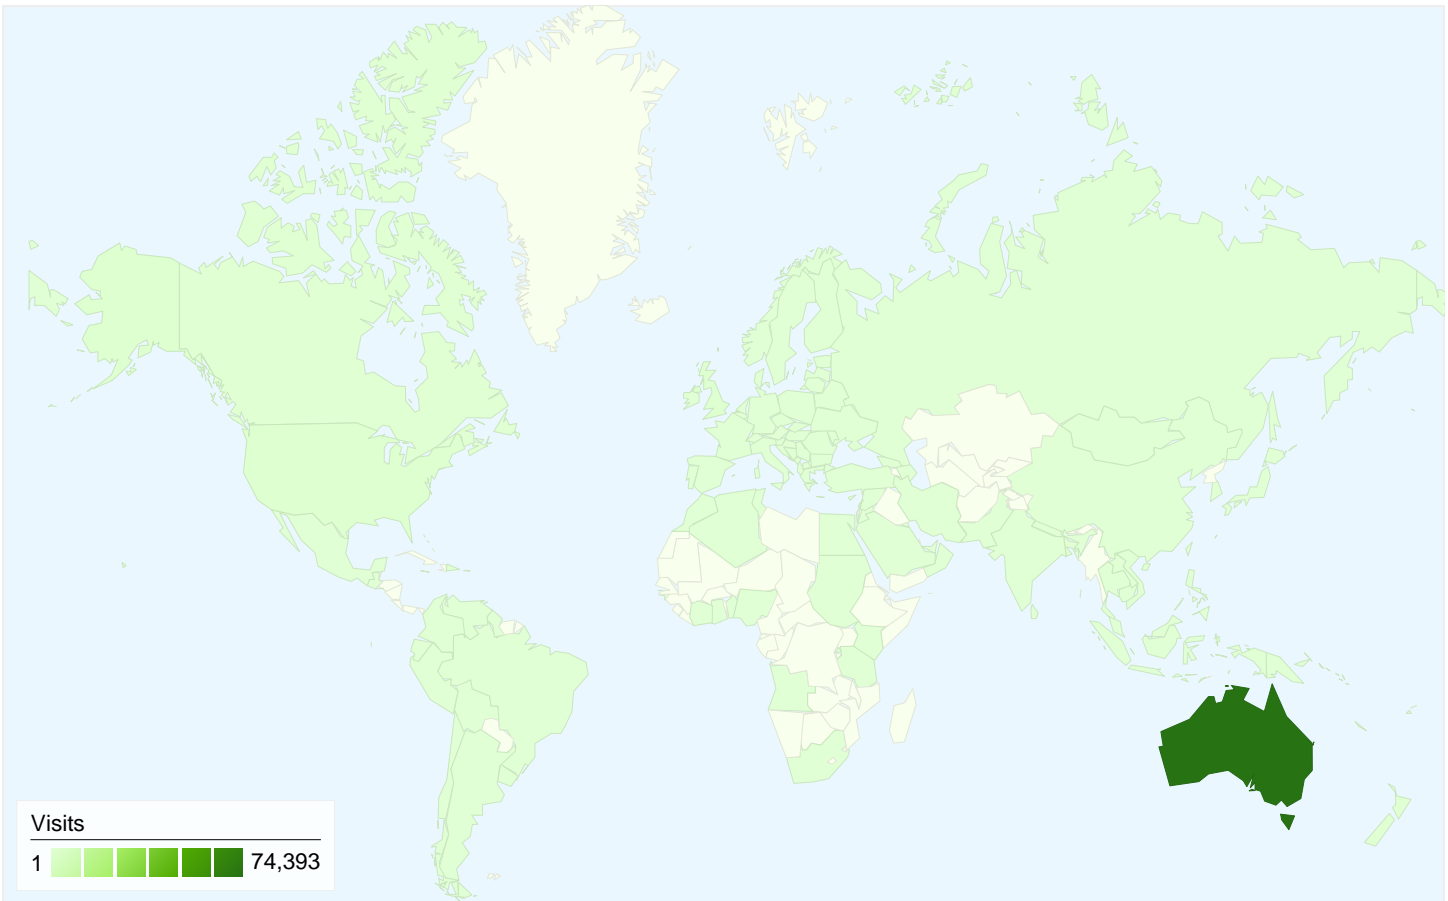

Visitors Overview

Visitors
58,573

Visits for all visitors

Visits
79,209

New vs. Returning

Visitor Type	Visits	% visits
New Visitor	56,624	71.49%
Returning Visitor	22,585	28.51%

Map Overlay

All traffic sources sent a total of 79,209 visits

8.30% Direct Traffic

6.95% Referring Sites

84.76% Search Engines

- Search Engines
67,136.00 (84.76%)
- Direct Traffic
6,571.00 (8.30%)
- Referring Sites
5,502.00 (6.95%)

Top Traffic Sources

Sources	Visits	% visits	Keywords	Visits	% visits
google (organic)	62,347	78.71%	beechworth	18,491	27.54%
(direct) ((none))	6,571	8.30%	beechworth accommodation	3,814	5.68%
bing (organic)	2,636	3.33%	beechworth victoria	1,354	2.02%
google.com.au (referral)	1,531	1.93%	accommodation beechworth	1,024	1.53%
yahoo (organic)	1,052	1.33%	accommodation beechworth	514	0.77%

58,573 people visited this site

79,209 Visits

58,573 Absolute Unique Visitors

231,275 Pageviews

2.92 Average Pageviews

00:03:20 Time on Site

45.87% Bounce Rate

71.43% New Visits

79,209 visits came from 120 countries/territories

Site Usage

Country/Territory	Visits	Pages/Visit	Avg. Time on Site	% New Visits	Bounce Rate
Visits 79,209 % of Site Total: 100.00%	Pages/Visit 2.92 Site Avg: 2.92 (0.00%)	Avg. Time on Site 00:03:20 Site Avg: 00:03:20 (0.00%)	% New Visits 71.49% Site Avg: 71.43% (0.08%)	Bounce Rate 45.87% Site Avg: 45.87% (0.00%)	
Australia	74,393	2.97	00:03:24	70.72%	44.78%
United States	1,053	1.90	00:02:24	91.93%	67.14%
United Kingdom	1,005	2.07	00:01:32	60.00%	65.07%
New Zealand	392	3.10	00:02:26	82.65%	52.81%
Canada	247	2.47	00:01:52	91.90%	53.04%
Ireland	150	1.57	00:00:53	96.67%	85.33%
India	150	1.77	00:01:50	95.33%	58.67%
Germany	129	2.53	00:01:59	87.60%	55.04%
China	113	2.04	00:02:12	89.38%	64.60%