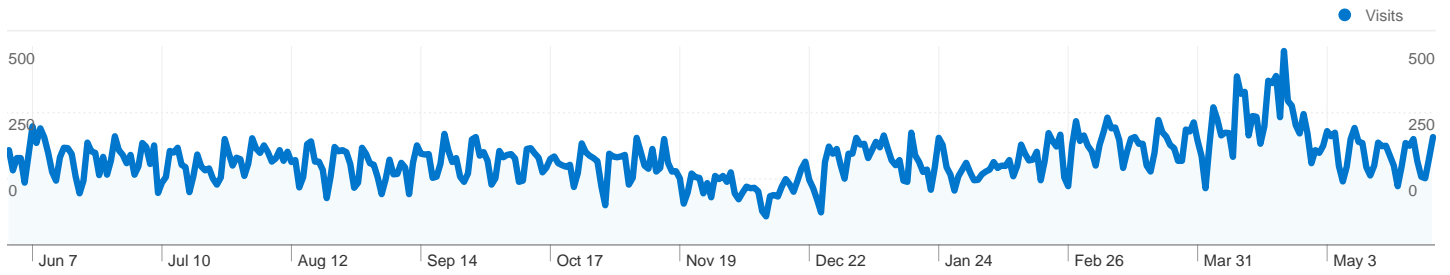

 **231,275** Pageviews

 **184,501** Unique Views

 **45.87%** Bounce Rate

Top Content

Pages	Pageviews	% Pageviews
/	29,644	12.82%
/beechworth_accommodation/index.html	17,433	7.54%
/visitor_information/index.html	10,226	4.42%
/beechworth_accommodation/bedbreakfast.htm	9,622	4.16%
/beechworth_accommodation/selfcontained_2to4.html	8,329	3.60%

79,209 Visits

217.61 Visits / Day

Tuesday, June 1, 2010	0.30% (239)
Wednesday, June 2, 2010	0.24% (188)
Thursday, June 3, 2010	0.28% (219)
Friday, June 4, 2010	0.28% (219)
Saturday, June 5, 2010	0.20% (157)
Sunday, June 6, 2010	0.29% (228)
Monday, June 7, 2010	0.38% (299)
Tuesday, June 8, 2010	0.32% (257)
Wednesday, June 9, 2010	0.37% (294)
Thursday, June 10, 2010	0.34% (271)
Friday, June 11, 2010	0.29% (232)
Saturday, June 12, 2010	0.23% (184)
Sunday, June 13, 2010	0.20% (162)
Monday, June 14, 2010	0.28% (221)
Tuesday, June 15, 2010	0.31% (245)
Wednesday, June 16, 2010	0.31% (244)
Thursday, June 17, 2010	0.29% (229)
Friday, June 18, 2010	0.22% (172)
Saturday, June 19, 2010	0.16% (130)
Sunday, June 20, 2010	0.20% (162)
Monday, June 21, 2010	0.33% (258)
Tuesday, June 22, 2010	0.30% (236)
Wednesday, June 23, 2010	0.29% (232)
Thursday, June 24, 2010	0.22% (176)
Friday, June 25, 2010	0.28% (222)
Saturday, June 26, 2010	0.22% (177)

New vs. Returning

Jun 1, 2010 - May 30, 2011

Comparing to: Site

79,209 visits from 2 visitor types

Site Usage

Visits 79,209 % of Site Total: 100.00%	Pages/Visit 2.92 Site Avg: 2.92 (0.00%)	Avg. Time on Site 00:03:20 Site Avg: 00:03:20 (0.00%)	% New Visits 71.49% Site Avg: 71.43% (0.08%)	Bounce Rate 45.87% Site Avg: 45.87% (0.00%)	
Visitor Type	Visits	Pages/Visit	Avg. Time on Site	% New Visits	Bounce Rate
New Visitor	56,624	2.95	00:03:12	100.00%	44.47%
Returning Visitor	22,585	2.84	00:03:39	0.00%	49.38%