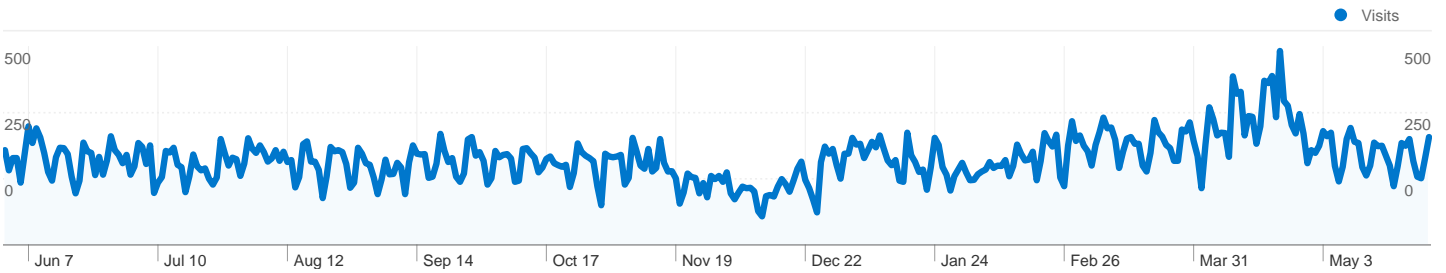

Site Usage

79,209 Visits

45.87% Bounce Rate

231,275 Pageviews

00:03:20 Avg. Time on Site

2.92 Pages/Visit

71.43% % New Visits

Traffic Sources Overview

Visitors Overview

Visitors
58,573

Visits for all visitors

Visits
79,209

New vs. Returning

Visitor Type	Visits	% visits
New Visitor	56,624	71.49%
Returning Visitor	22,585	28.51%

Map Overlay

All traffic sources sent a total of 79,209 visits

58,573 people visited this site

79,209 Visits

58,573 Absolute Unique Visitors

231,275 Pageviews

2.92 Average Pageviews

00:03:20 Time on Site

45.87% Bounce Rate

71.43% New Visits

New vs. Returning

Jun 1, 2010 - May 30, 2011

Comparing to: Site

79,209 visits from 2 visitor types

Site Usage

Visits 79,209 % of Site Total: 100.00%	Pages/Visit 2.92 Site Avg: 2.92 (0.00%)	Avg. Time on Site 00:03:20 Site Avg: 00:03:20 (0.00%)	% New Visits 71.49% Site Avg: 71.43% (0.08%)	Bounce Rate 45.87% Site Avg: 45.87% (0.00%)	
Visitor Type	Visits	Pages/Visit	Avg. Time on Site	% New Visits	Bounce Rate
New Visitor	56,624	2.95	00:03:12	100.00%	44.47%
Returning Visitor	22,585	2.84	00:03:39	0.00%	49.38%