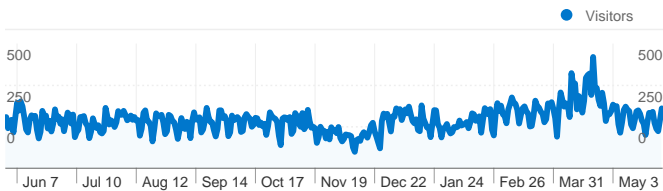

Site Usage

79,209 Visits

45.87% Bounce Rate

231,275 Pageviews

00:03:20 Avg. Time on Site

2.92 Pages/Visit

71.43% % New Visits

Traffic Sources Overview

Visitors Overview

Visitors
58,573

Visits for all visitors

Visits
79,209

New vs. Returning

Visitor Type	Visits	% visits
New Visitor	56,624	71.49%
Returning Visitor	22,585	28.51%

Map Overlay

All traffic sources sent a total of 79,209 visits

58,573 people visited this site

79,209 Visits

58,573 Absolute Unique Visitors

231,275 Pageviews

2.92 Average Pageviews

00:03:20 Time on Site

45.87% Bounce Rate

71.43% New Visits

New vs. Returning

Jun 1, 2010 - May 30, 2011

Comparing to: Site

79,209 visits from 2 visitor types

Site Usage

Visits 79,209 % of Site Total: 100.00%	Pages/Visit 2.92 Site Avg: 2.92 (0.00%)	Avg. Time on Site 00:03:20 Site Avg: 00:03:20 (0.00%)	% New Visits 71.49% Site Avg: 71.43% (0.08%)	Bounce Rate 45.87% Site Avg: 45.87% (0.00%)	
Visitor Type	Visits	Pages/Visit	Avg. Time on Site	% New Visits	Bounce Rate
New Visitor	56,624	2.95	00:03:12	100.00%	44.47%
Returning Visitor	22,585	2.84	00:03:39	0.00%	49.38%