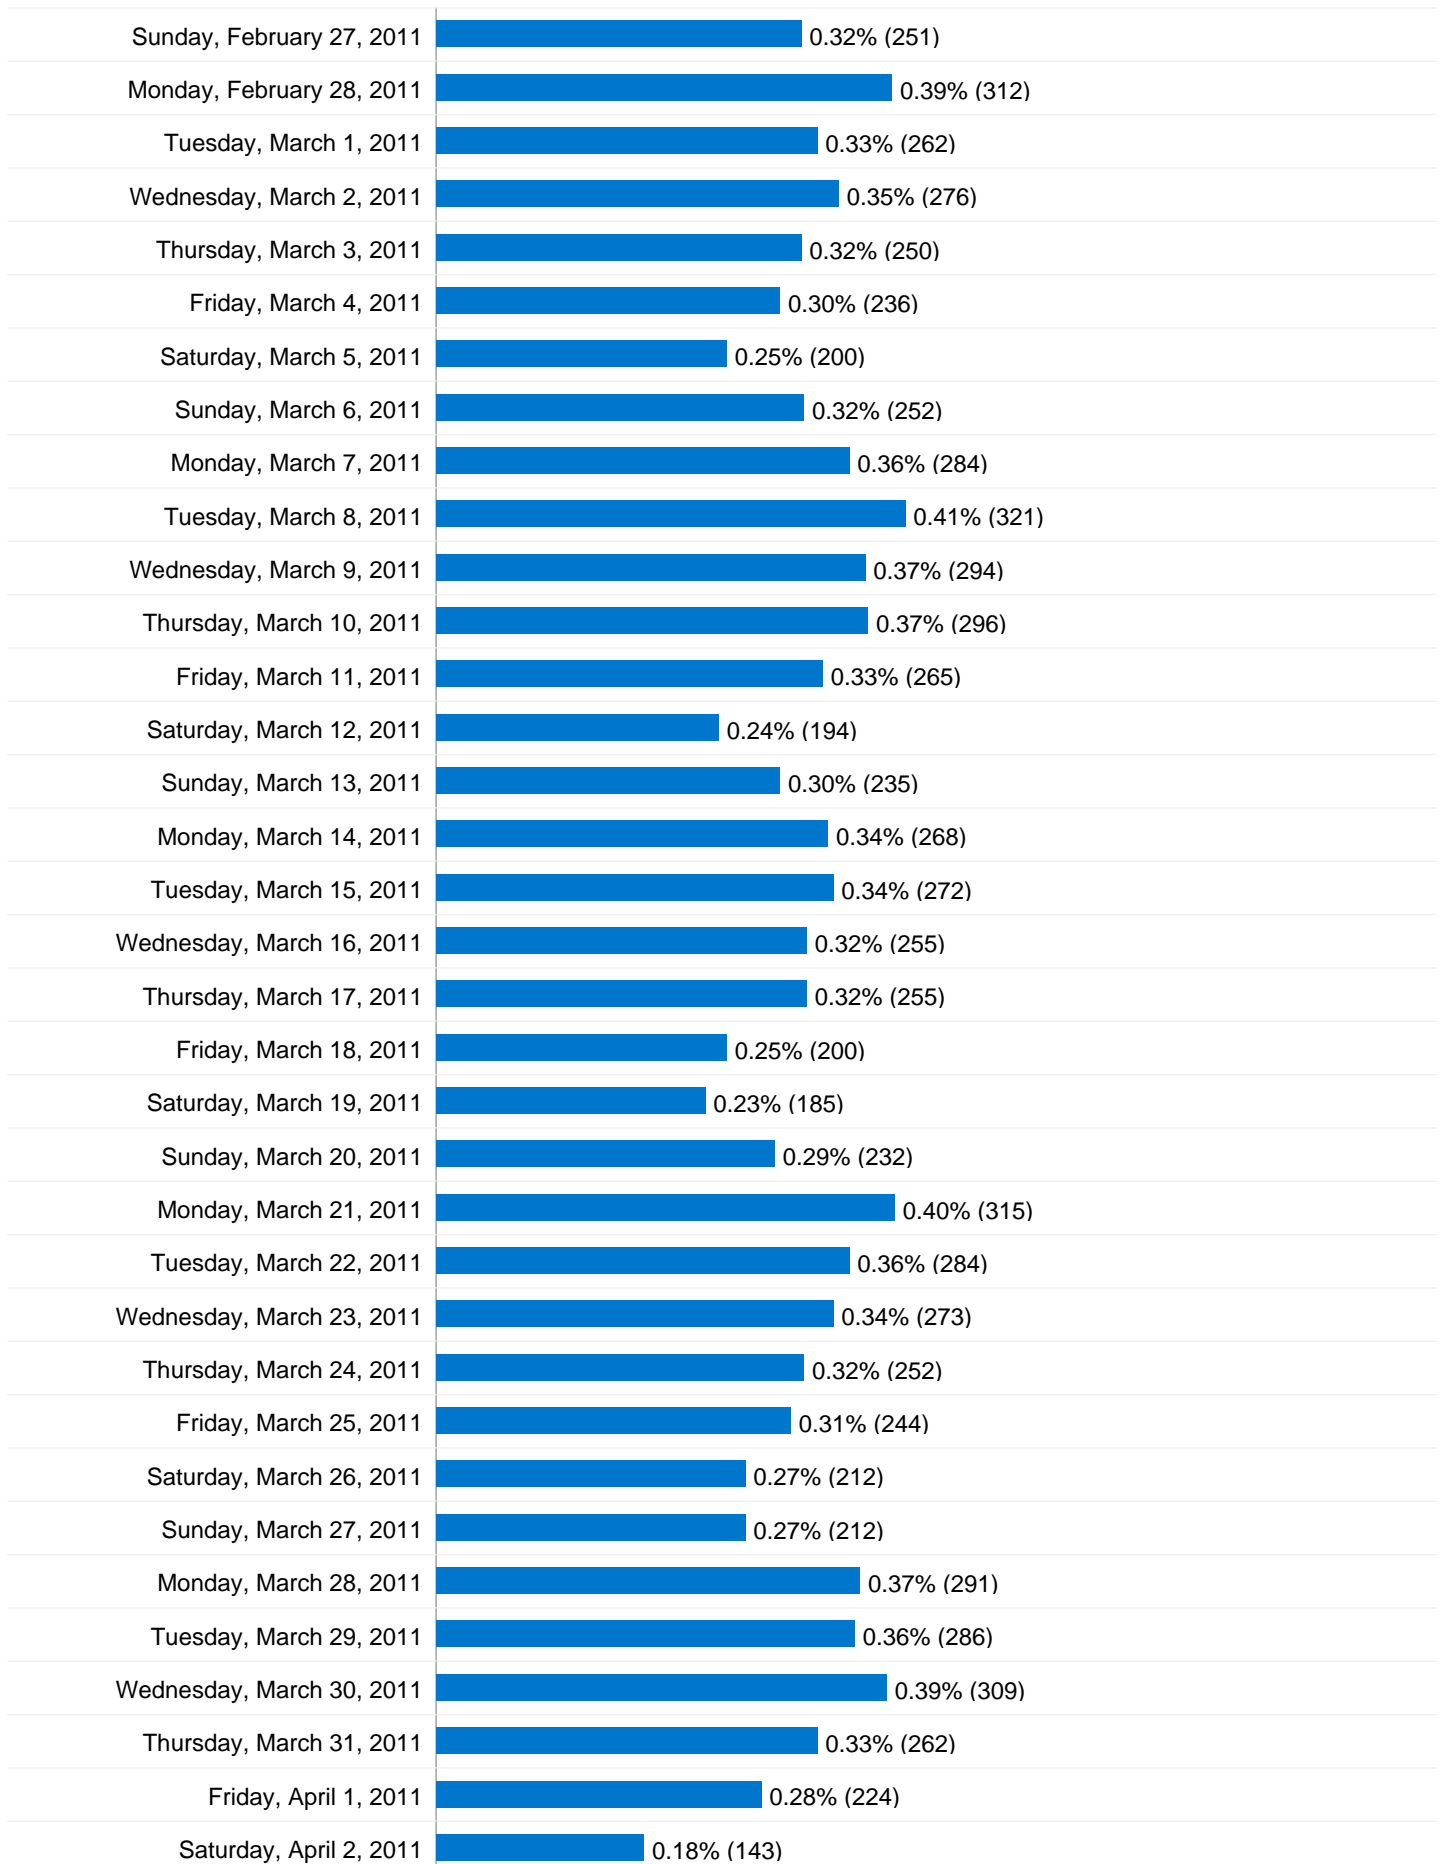

Visitors Overview

Visitors
58,573

Visits for all visitors

Visits
79,209

New vs. Returning

Visitor Type	Visits	% visits
New Visitor	56,624	71.49%
Returning Visitor	22,585	28.51%

Map Overlay

All traffic sources sent a total of 79,209 visits

79,209 visits came from 120 countries/territories

Site Usage

Country/Territory	Visits	Pages/Visit	Avg. Time on Site	% New Visits	Bounce Rate
Visits 79,209 % of Site Total: 100.00%	Pages/Visit 2.92 Site Avg: 2.92 (0.00%)	Avg. Time on Site 00:03:20 Site Avg: 00:03:20 (0.00%)	% New Visits 71.49% Site Avg: 71.43% (0.08%)	Bounce Rate 45.87% Site Avg: 45.87% (0.00%)	
Australia	74,393	2.97	00:03:24	70.72%	44.78%
United States	1,053	1.90	00:02:24	91.93%	67.14%
United Kingdom	1,005	2.07	00:01:32	60.00%	65.07%
New Zealand	392	3.10	00:02:26	82.65%	52.81%
Canada	247	2.47	00:01:52	91.90%	53.04%
Ireland	150	1.57	00:00:53	96.67%	85.33%
India	150	1.77	00:01:50	95.33%	58.67%
Germany	129	2.53	00:01:59	87.60%	55.04%
China	113	2.04	00:02:12	89.38%	64.60%

79,209 Visits

217.61 Visits / Day

Tuesday, June 1, 2010	0.30% (239)
Wednesday, June 2, 2010	0.24% (188)
Thursday, June 3, 2010	0.28% (219)
Friday, June 4, 2010	0.28% (219)
Saturday, June 5, 2010	0.20% (157)
Sunday, June 6, 2010	0.29% (228)
Monday, June 7, 2010	0.38% (299)
Tuesday, June 8, 2010	0.32% (257)
Wednesday, June 9, 2010	0.37% (294)
Thursday, June 10, 2010	0.34% (271)
Friday, June 11, 2010	0.29% (232)
Saturday, June 12, 2010	0.23% (184)
Sunday, June 13, 2010	0.20% (162)
Monday, June 14, 2010	0.28% (221)
Tuesday, June 15, 2010	0.31% (245)
Wednesday, June 16, 2010	0.31% (244)
Thursday, June 17, 2010	0.29% (229)
Friday, June 18, 2010	0.22% (172)
Saturday, June 19, 2010	0.16% (130)
Sunday, June 20, 2010	0.20% (162)
Monday, June 21, 2010	0.33% (258)
Tuesday, June 22, 2010	0.30% (236)
Wednesday, June 23, 2010	0.29% (232)
Thursday, June 24, 2010	0.22% (176)
Friday, June 25, 2010	0.28% (222)
Saturday, June 26, 2010	0.22% (177)