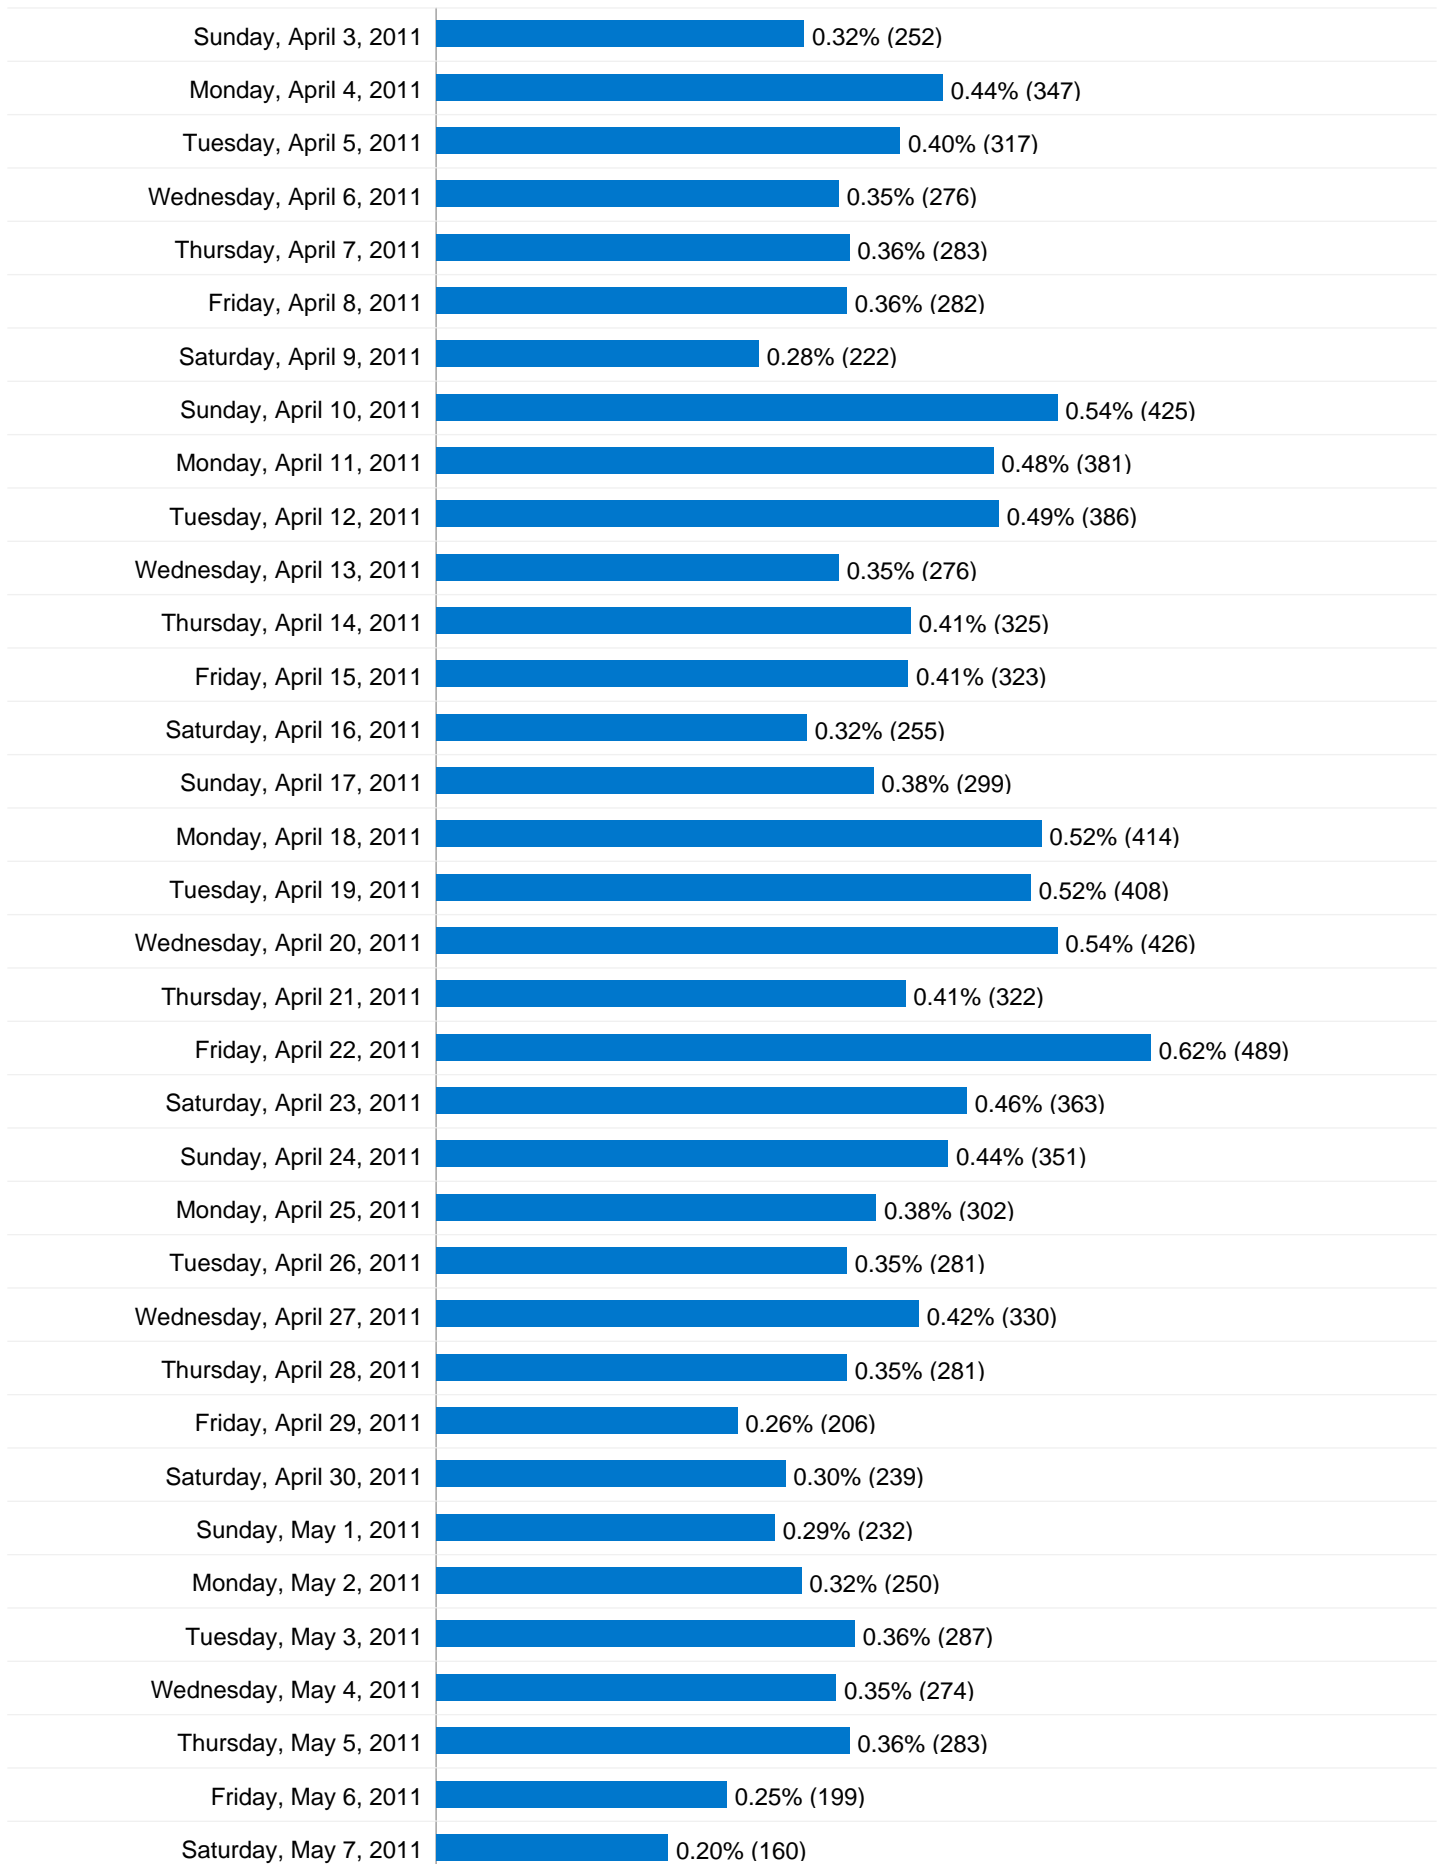

Visitors Overview

Visitors
58,573

Visits for all visitors

Visits
79,209

New vs. Returning

Visitor Type	Visits	% visits
New Visitor	56,624	71.49%
Returning Visitor	22,585	28.51%

Map Overlay

All traffic sources sent a total of 79,209 visits

79,209 visits came from 120 countries/territories

Site Usage

Country/Territory	Visits	Pages/Visit	Avg. Time on Site	% New Visits	Bounce Rate
Visits 79,209 % of Site Total: 100.00%	Pages/Visit 2.92 Site Avg: 2.92 (0.00%)	Avg. Time on Site 00:03:20 Site Avg: 00:03:20 (0.00%)	% New Visits 71.49% Site Avg: 71.43% (0.08%)	Bounce Rate 45.87% Site Avg: 45.87% (0.00%)	
Australia	74,393	2.97	00:03:24	70.72%	44.78%
United States	1,053	1.90	00:02:24	91.93%	67.14%
United Kingdom	1,005	2.07	00:01:32	60.00%	65.07%
New Zealand	392	3.10	00:02:26	82.65%	52.81%
Canada	247	2.47	00:01:52	91.90%	53.04%
Ireland	150	1.57	00:00:53	96.67%	85.33%
India	150	1.77	00:01:50	95.33%	58.67%
Germany	129	2.53	00:01:59	87.60%	55.04%
China	113	2.04	00:02:12	89.38%	64.60%

79,209 Visits

217.61 Visits / Day

Tuesday, June 1, 2010	0.30% (239)
Wednesday, June 2, 2010	0.24% (188)
Thursday, June 3, 2010	0.28% (219)
Friday, June 4, 2010	0.28% (219)
Saturday, June 5, 2010	0.20% (157)
Sunday, June 6, 2010	0.29% (228)
Monday, June 7, 2010	0.38% (299)
Tuesday, June 8, 2010	0.32% (257)
Wednesday, June 9, 2010	0.37% (294)
Thursday, June 10, 2010	0.34% (271)
Friday, June 11, 2010	0.29% (232)
Saturday, June 12, 2010	0.23% (184)
Sunday, June 13, 2010	0.20% (162)
Monday, June 14, 2010	0.28% (221)
Tuesday, June 15, 2010	0.31% (245)
Wednesday, June 16, 2010	0.31% (244)
Thursday, June 17, 2010	0.29% (229)
Friday, June 18, 2010	0.22% (172)
Saturday, June 19, 2010	0.16% (130)
Sunday, June 20, 2010	0.20% (162)
Monday, June 21, 2010	0.33% (258)
Tuesday, June 22, 2010	0.30% (236)
Wednesday, June 23, 2010	0.29% (232)
Thursday, June 24, 2010	0.22% (176)
Friday, June 25, 2010	0.28% (222)
Saturday, June 26, 2010	0.22% (177)