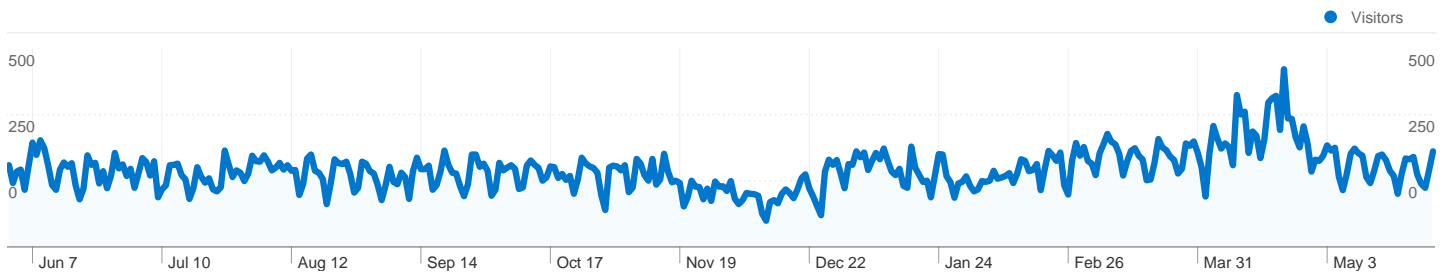

Site Usage

79,209 Visits

45.87% Bounce Rate

231,275 Pageviews

00:03:20 Avg. Time on Site

2.92 Pages/Visit

71.43% % New Visits

Traffic Sources Overview

Visitors Overview

Visitors
58,573

Visits for all visitors

Visits
79,209

New vs. Returning

Visitor Type	Visits	% visits
New Visitor	56,624	71.49%
Returning Visitor	22,585	28.51%

Map Overlay

All traffic sources sent a total of 79,209 visits

58,573 people visited this site

79,209 Visits

58,573 Absolute Unique Visitors

231,275 Pageviews

2.92 Average Pageviews

00:03:20 Time on Site

45.87% Bounce Rate

71.43% New Visits

New vs. Returning

Jun 1, 2010 - May 30, 2011

Comparing to: Site

79,209 visits from 2 visitor types

Site Usage

Visits 79,209 % of Site Total: 100.00%	Pages/Visit 2.92 Site Avg: 2.92 (0.00%)	Avg. Time on Site 00:03:20 Site Avg: 00:03:20 (0.00%)	% New Visits 71.49% Site Avg: 71.43% (0.08%)	Bounce Rate 45.87% Site Avg: 45.87% (0.00%)	
Visitor Type	Visits	Pages/Visit	Avg. Time on Site	% New Visits	Bounce Rate
New Visitor	56,624	2.95	00:03:12	100.00%	44.47%
Returning Visitor	22,585	2.84	00:03:39	0.00%	49.38%