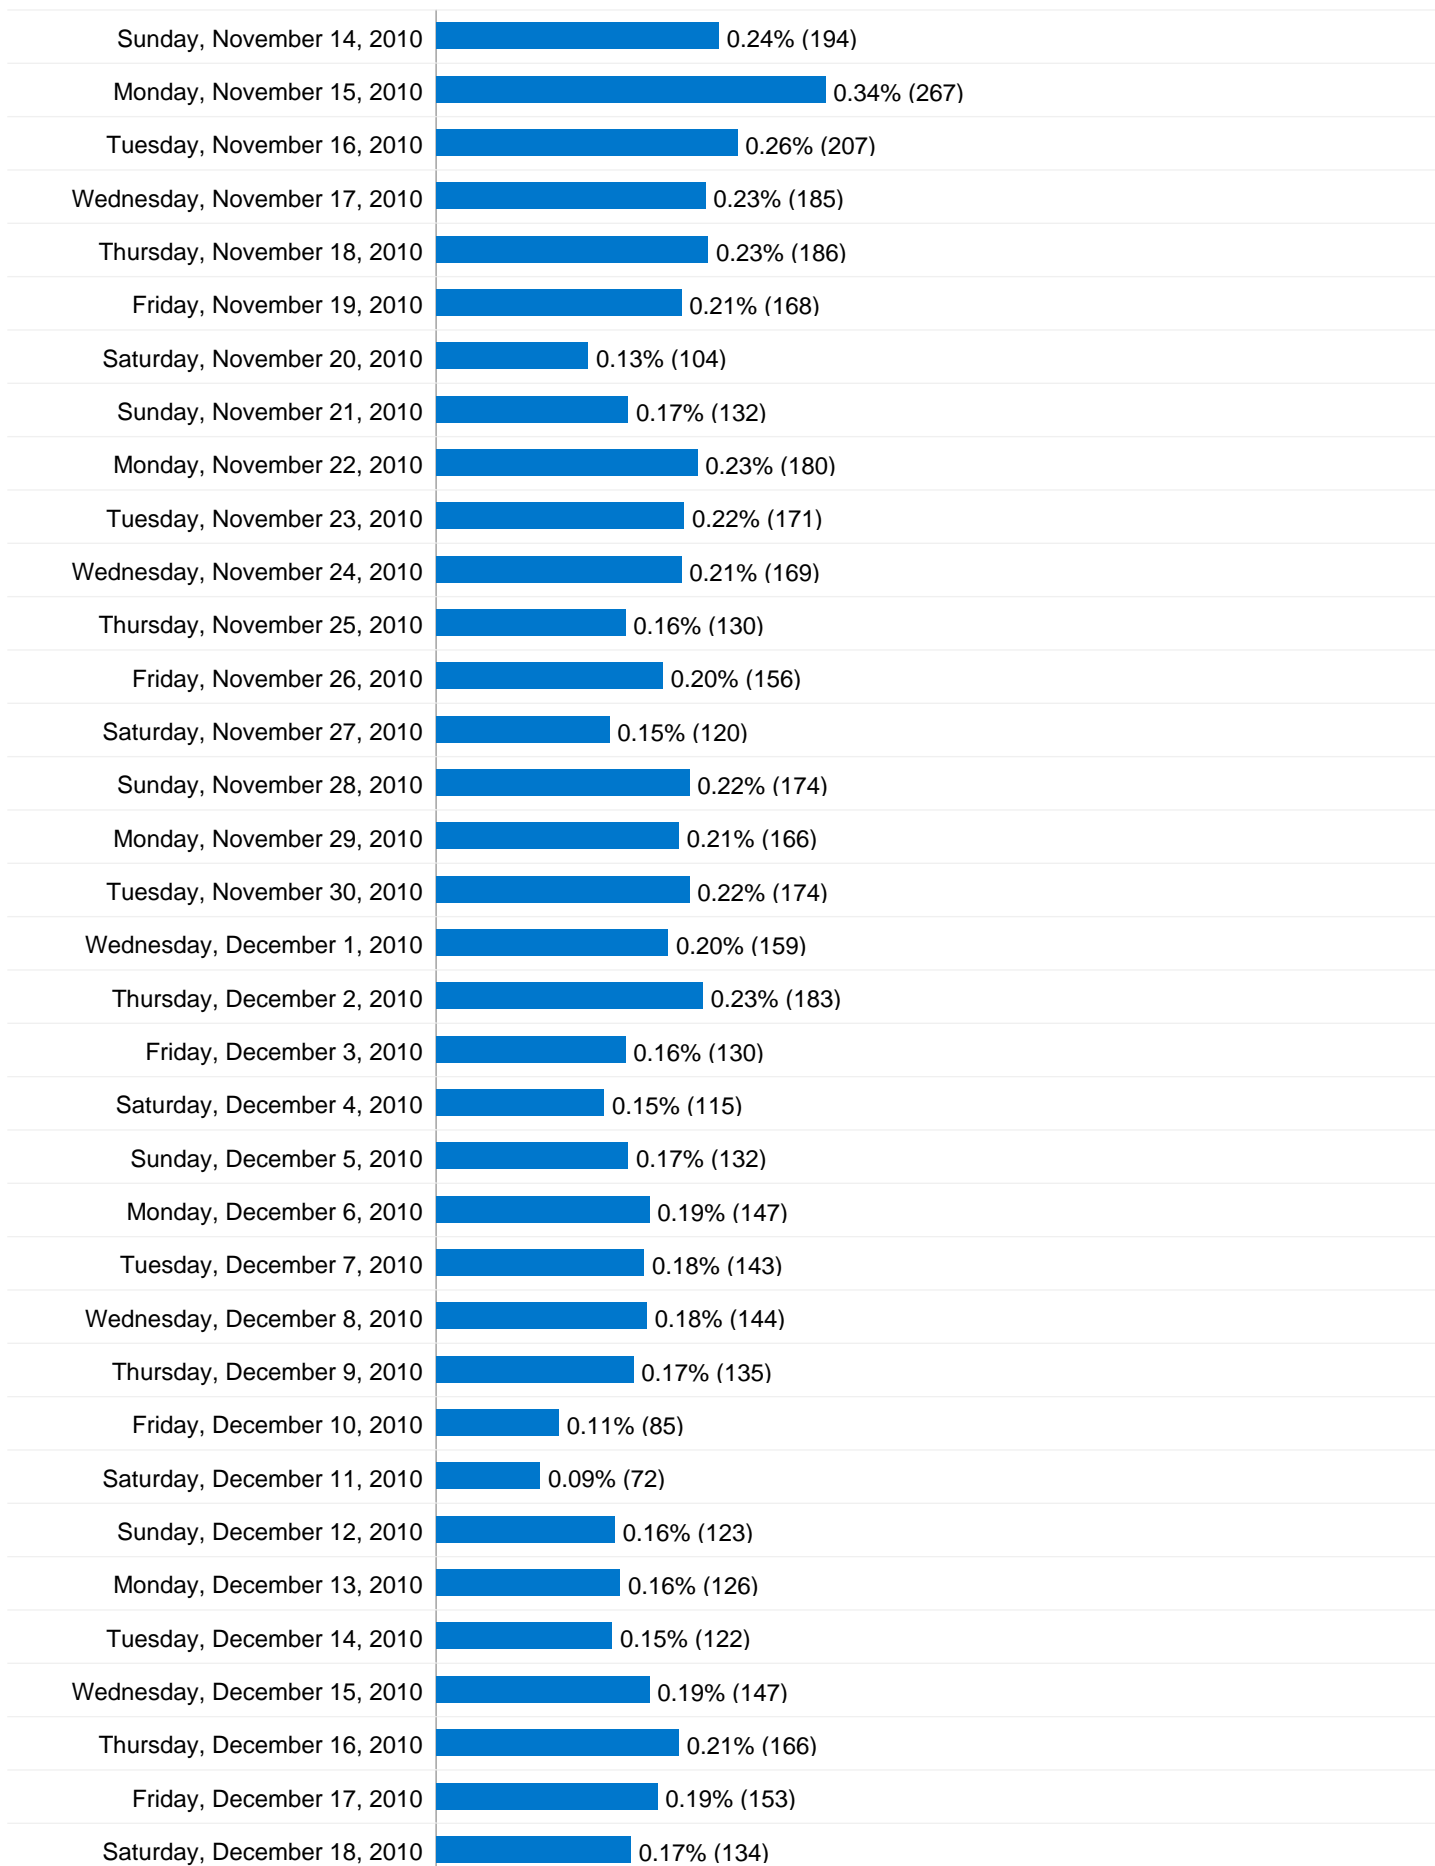

Visitors Overview

Visitors
58,573

Visits for all visitors

Visits
79,209

New vs. Returning

Visitor Type	Visits	% visits
New Visitor	56,624	71.49%
Returning Visitor	22,585	28.51%

Map Overlay

All traffic sources sent a total of 79,209 visits

79,209 visits came from 120 countries/territories

Site Usage

Country/Territory	Visits	Pages/Visit	Avg. Time on Site	% New Visits	Bounce Rate
Visits 79,209 % of Site Total: 100.00%	Pages/Visit 2.92 Site Avg: 2.92 (0.00%)	Avg. Time on Site 00:03:20 Site Avg: 00:03:20 (0.00%)	% New Visits 71.49% Site Avg: 71.43% (0.08%)	Bounce Rate 45.87% Site Avg: 45.87% (0.00%)	
Australia	74,393	2.97	00:03:24	70.72%	44.78%
United States	1,053	1.90	00:02:24	91.93%	67.14%
United Kingdom	1,005	2.07	00:01:32	60.00%	65.07%
New Zealand	392	3.10	00:02:26	82.65%	52.81%
Canada	247	2.47	00:01:52	91.90%	53.04%
Ireland	150	1.57	00:00:53	96.67%	85.33%
India	150	1.77	00:01:50	95.33%	58.67%
Germany	129	2.53	00:01:59	87.60%	55.04%
China	113	2.04	00:02:12	89.38%	64.60%

79,209 Visits

217.61 Visits / Day

Tuesday, June 1, 2010	0.30% (239)
Wednesday, June 2, 2010	0.24% (188)
Thursday, June 3, 2010	0.28% (219)
Friday, June 4, 2010	0.28% (219)
Saturday, June 5, 2010	0.20% (157)
Sunday, June 6, 2010	0.29% (228)
Monday, June 7, 2010	0.38% (299)
Tuesday, June 8, 2010	0.32% (257)
Wednesday, June 9, 2010	0.37% (294)
Thursday, June 10, 2010	0.34% (271)
Friday, June 11, 2010	0.29% (232)
Saturday, June 12, 2010	0.23% (184)
Sunday, June 13, 2010	0.20% (162)
Monday, June 14, 2010	0.28% (221)
Tuesday, June 15, 2010	0.31% (245)
Wednesday, June 16, 2010	0.31% (244)
Thursday, June 17, 2010	0.29% (229)
Friday, June 18, 2010	0.22% (172)
Saturday, June 19, 2010	0.16% (130)
Sunday, June 20, 2010	0.20% (162)
Monday, June 21, 2010	0.33% (258)
Tuesday, June 22, 2010	0.30% (236)
Wednesday, June 23, 2010	0.29% (232)
Thursday, June 24, 2010	0.22% (176)
Friday, June 25, 2010	0.28% (222)
Saturday, June 26, 2010	0.22% (177)