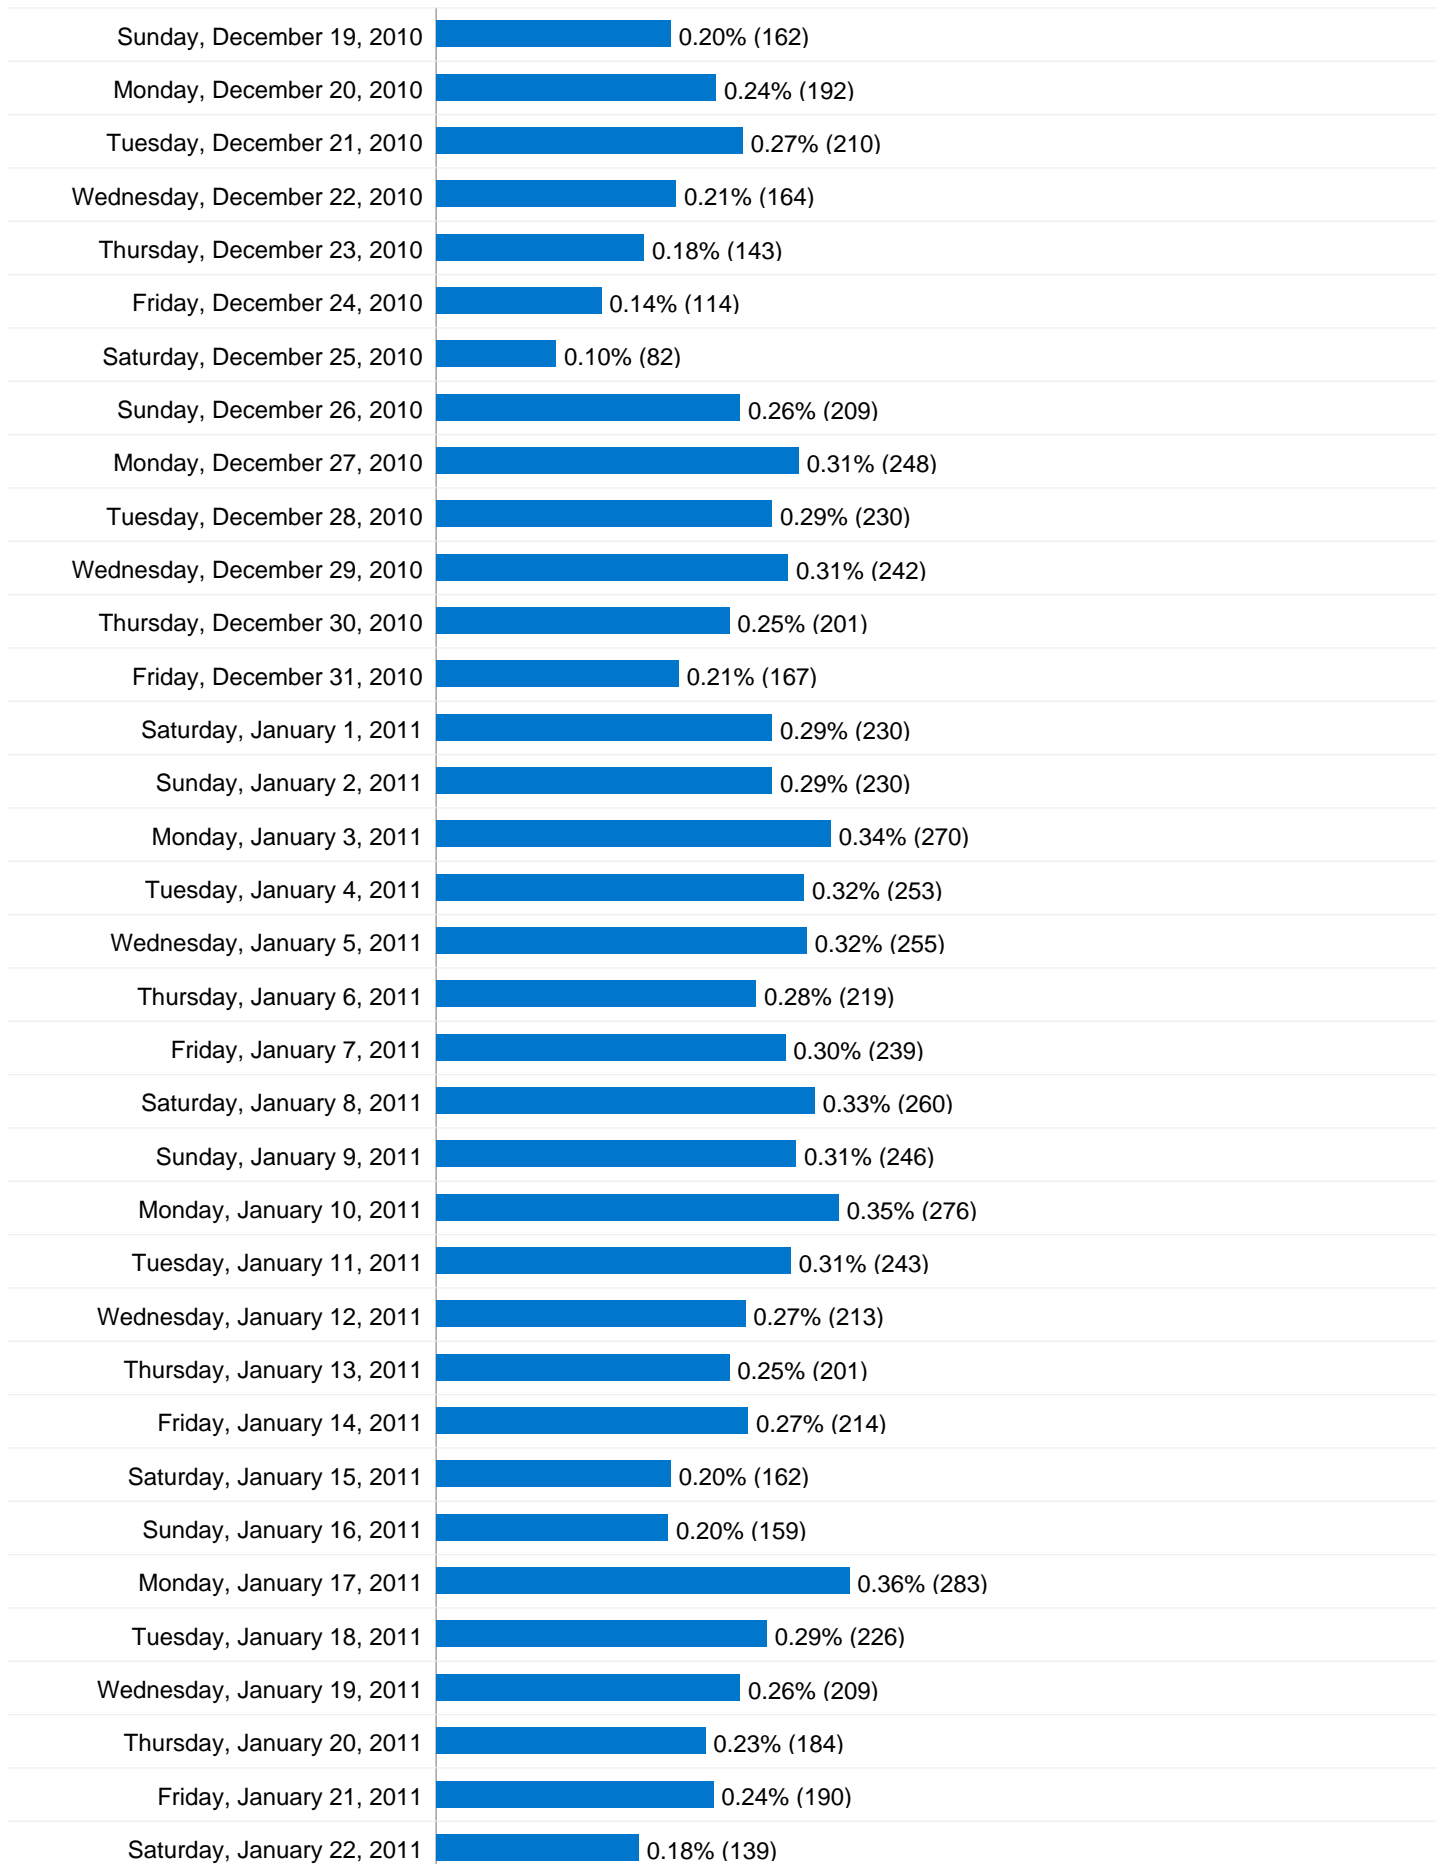

Visitors Overview

Visitors
58,573

Visits for all visitors

Visits
79,209

New vs. Returning

Visitor Type	Visits	% visits
New Visitor	56,624	71.49%
Returning Visitor	22,585	28.51%

Map Overlay

All traffic sources sent a total of 79,209 visits

79,209 visits came from 120 countries/territories

Site Usage

Country/Territory	Visits	Pages/Visit	Avg. Time on Site	% New Visits	Bounce Rate
Visits 79,209 % of Site Total: 100.00%	Pages/Visit 2.92 Site Avg: 2.92 (0.00%)	Avg. Time on Site 00:03:20 Site Avg: 00:03:20 (0.00%)	% New Visits 71.49% Site Avg: 71.43% (0.08%)	Bounce Rate 45.87% Site Avg: 45.87% (0.00%)	
Australia	74,393	2.97	00:03:24	70.72%	44.78%
United States	1,053	1.90	00:02:24	91.93%	67.14%
United Kingdom	1,005	2.07	00:01:32	60.00%	65.07%
New Zealand	392	3.10	00:02:26	82.65%	52.81%
Canada	247	2.47	00:01:52	91.90%	53.04%
Ireland	150	1.57	00:00:53	96.67%	85.33%
India	150	1.77	00:01:50	95.33%	58.67%
Germany	129	2.53	00:01:59	87.60%	55.04%
China	113	2.04	00:02:12	89.38%	64.60%

79,209 Visits

217.61 Visits / Day

Tuesday, June 1, 2010	0.30% (239)
Wednesday, June 2, 2010	0.24% (188)
Thursday, June 3, 2010	0.28% (219)
Friday, June 4, 2010	0.28% (219)
Saturday, June 5, 2010	0.20% (157)
Sunday, June 6, 2010	0.29% (228)
Monday, June 7, 2010	0.38% (299)
Tuesday, June 8, 2010	0.32% (257)
Wednesday, June 9, 2010	0.37% (294)
Thursday, June 10, 2010	0.34% (271)
Friday, June 11, 2010	0.29% (232)
Saturday, June 12, 2010	0.23% (184)
Sunday, June 13, 2010	0.20% (162)
Monday, June 14, 2010	0.28% (221)
Tuesday, June 15, 2010	0.31% (245)
Wednesday, June 16, 2010	0.31% (244)
Thursday, June 17, 2010	0.29% (229)
Friday, June 18, 2010	0.22% (172)
Saturday, June 19, 2010	0.16% (130)
Sunday, June 20, 2010	0.20% (162)
Monday, June 21, 2010	0.33% (258)
Tuesday, June 22, 2010	0.30% (236)
Wednesday, June 23, 2010	0.29% (232)
Thursday, June 24, 2010	0.22% (176)
Friday, June 25, 2010	0.28% (222)
Saturday, June 26, 2010	0.22% (177)