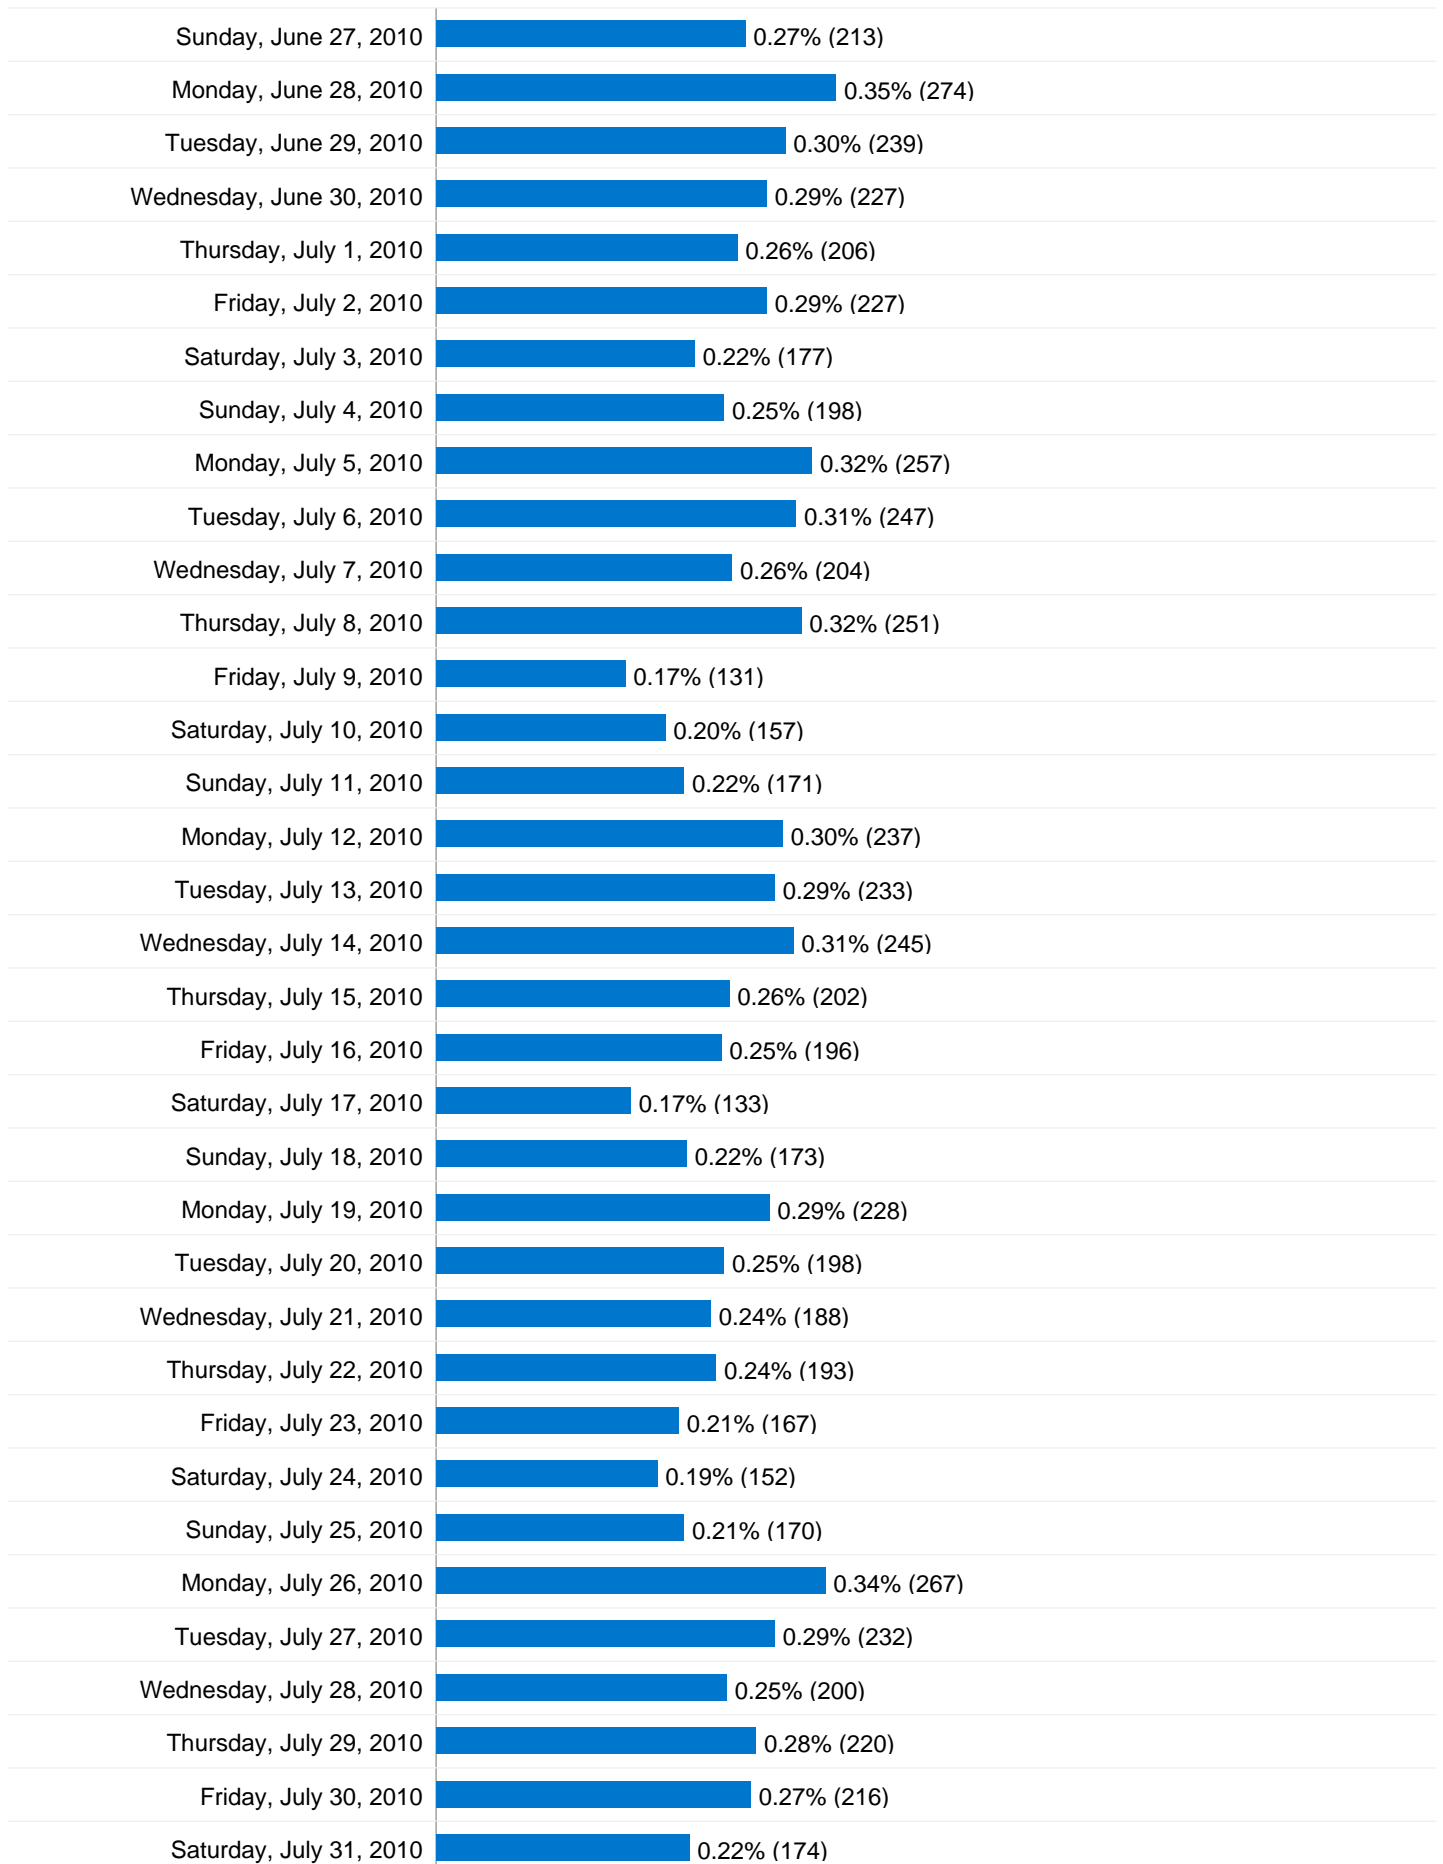

 **231,275** Pageviews

 **184,501** Unique Views

 **45.87%** Bounce Rate

Top Content

Pages	Pageviews	% Pageviews
/	29,644	12.82%
/beechworth_accommodation/index.html	17,433	7.54%
/visitor_information/index.html	10,226	4.42%
/beechworth_accommodation/bedbreakfast.htm	9,622	4.16%
/beechworth_accommodation/selfcontained_2to4.html	8,329	3.60%

79,209 Visits

217.61 Visits / Day

Tuesday, June 1, 2010	0.30% (239)
Wednesday, June 2, 2010	0.24% (188)
Thursday, June 3, 2010	0.28% (219)
Friday, June 4, 2010	0.28% (219)
Saturday, June 5, 2010	0.20% (157)
Sunday, June 6, 2010	0.29% (228)
Monday, June 7, 2010	0.38% (299)
Tuesday, June 8, 2010	0.32% (257)
Wednesday, June 9, 2010	0.37% (294)
Thursday, June 10, 2010	0.34% (271)
Friday, June 11, 2010	0.29% (232)
Saturday, June 12, 2010	0.23% (184)
Sunday, June 13, 2010	0.20% (162)
Monday, June 14, 2010	0.28% (221)
Tuesday, June 15, 2010	0.31% (245)
Wednesday, June 16, 2010	0.31% (244)
Thursday, June 17, 2010	0.29% (229)
Friday, June 18, 2010	0.22% (172)
Saturday, June 19, 2010	0.16% (130)
Sunday, June 20, 2010	0.20% (162)
Monday, June 21, 2010	0.33% (258)
Tuesday, June 22, 2010	0.30% (236)
Wednesday, June 23, 2010	0.29% (232)
Thursday, June 24, 2010	0.22% (176)
Friday, June 25, 2010	0.28% (222)
Saturday, June 26, 2010	0.22% (177)