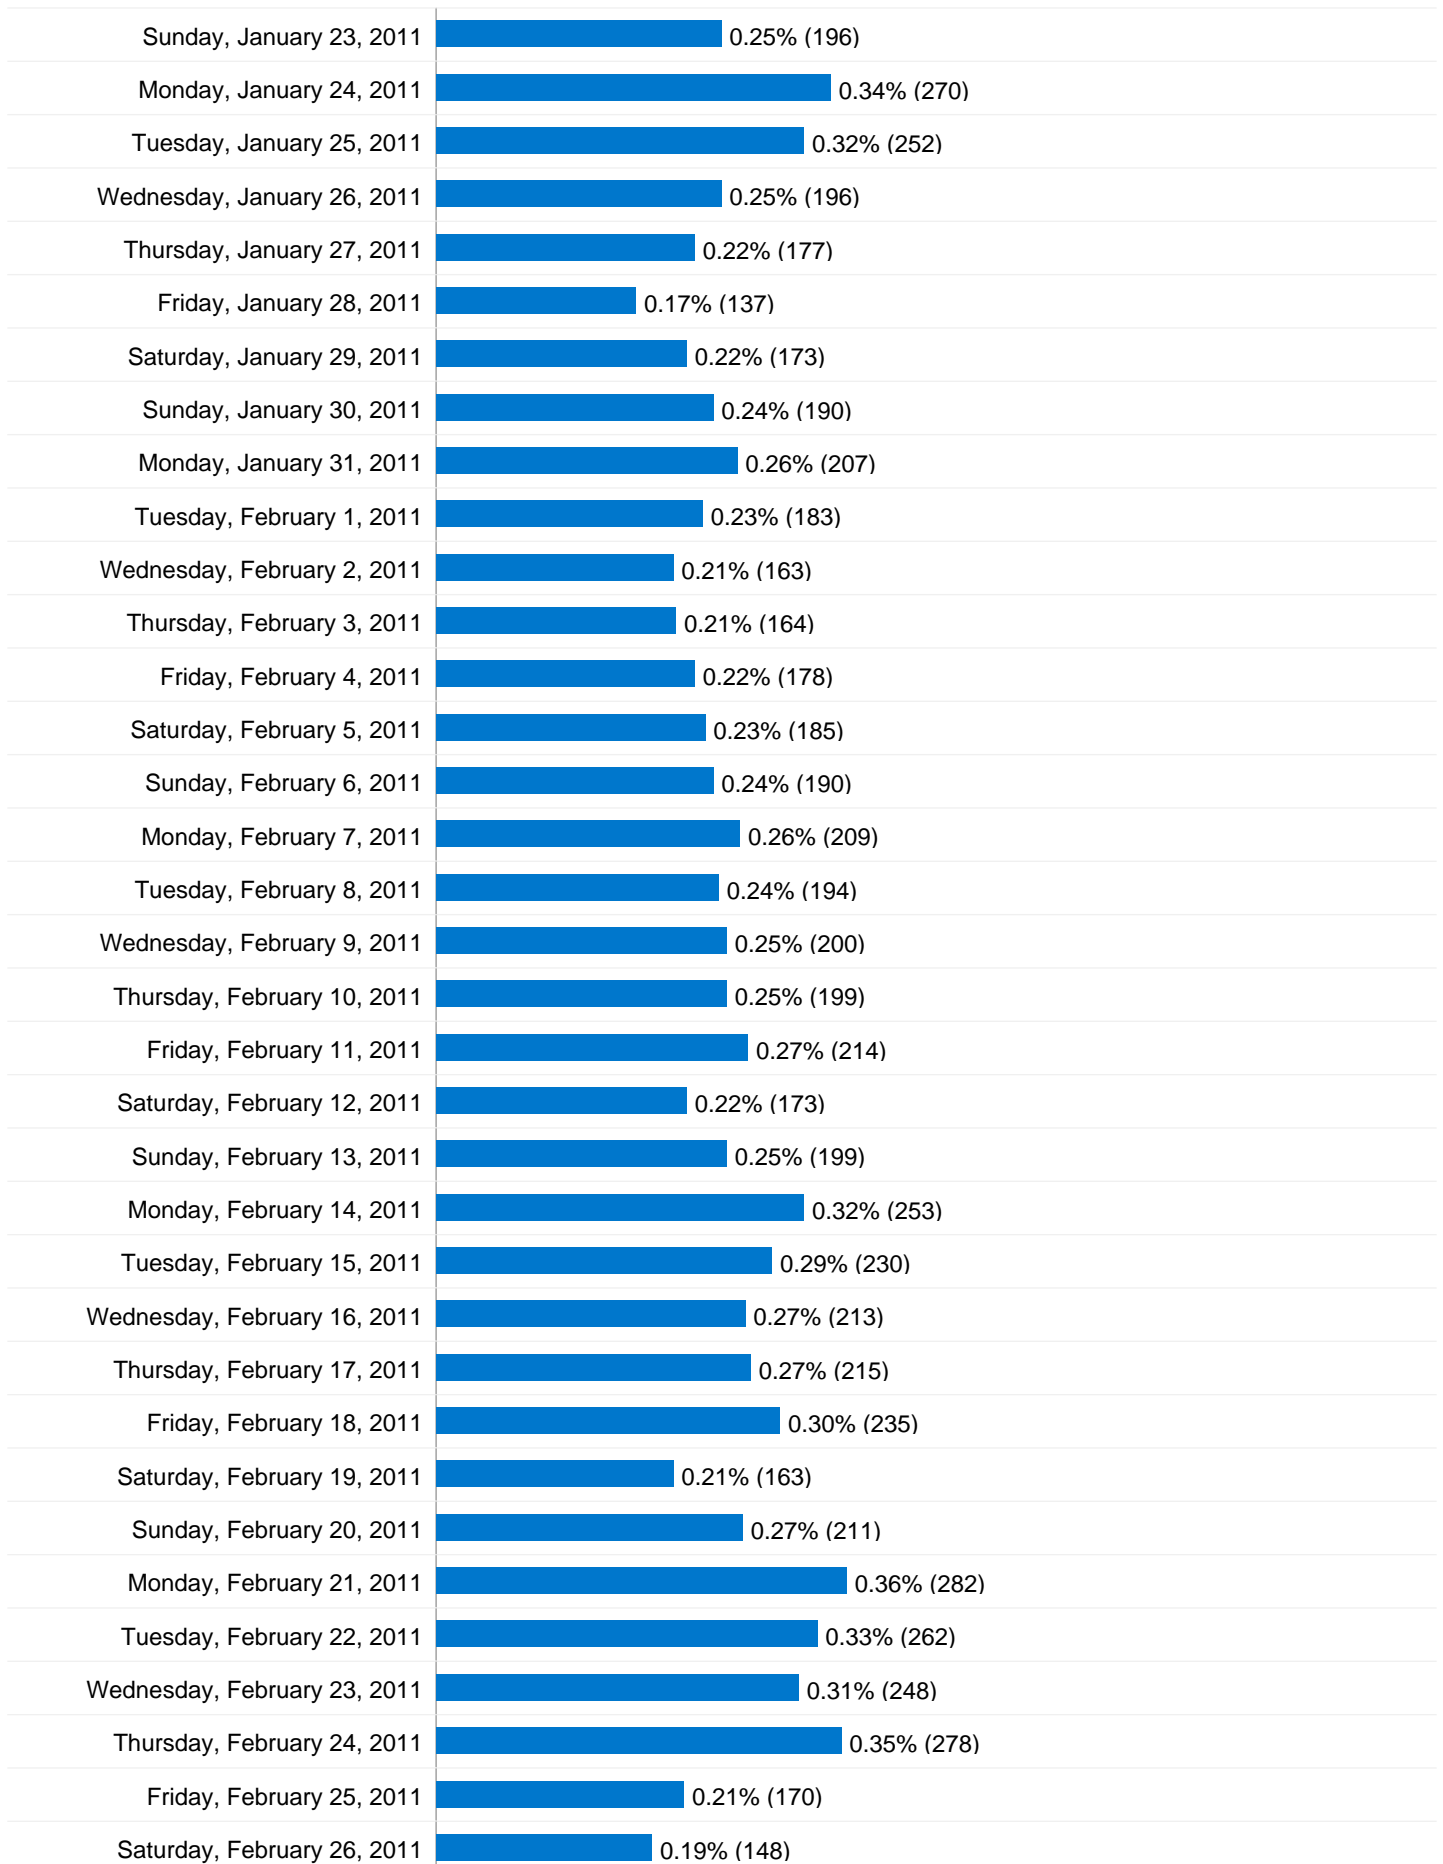

Visitors Overview

Visitors
58,573

Visits for all visitors

Visits
79,209

New vs. Returning

Visitor Type	Visits	% visits
New Visitor	56,624	71.49%
Returning Visitor	22,585	28.51%

Map Overlay

All traffic sources sent a total of 79,209 visits

79,209 visits came from 120 countries/territories

Site Usage

Country/Territory	Visits	Pages/Visit	Avg. Time on Site	% New Visits	Bounce Rate
Visits 79,209 % of Site Total: 100.00%	Pages/Visit 2.92 Site Avg: 2.92 (0.00%)	Avg. Time on Site 00:03:20 Site Avg: 00:03:20 (0.00%)	% New Visits 71.49% Site Avg: 71.43% (0.08%)	Bounce Rate 45.87% Site Avg: 45.87% (0.00%)	
Australia	74,393	2.97	00:03:24	70.72%	44.78%
United States	1,053	1.90	00:02:24	91.93%	67.14%
United Kingdom	1,005	2.07	00:01:32	60.00%	65.07%
New Zealand	392	3.10	00:02:26	82.65%	52.81%
Canada	247	2.47	00:01:52	91.90%	53.04%
Ireland	150	1.57	00:00:53	96.67%	85.33%
India	150	1.77	00:01:50	95.33%	58.67%
Germany	129	2.53	00:01:59	87.60%	55.04%
China	113	2.04	00:02:12	89.38%	64.60%

79,209 Visits

217.61 Visits / Day

Tuesday, June 1, 2010	0.30% (239)
Wednesday, June 2, 2010	0.24% (188)
Thursday, June 3, 2010	0.28% (219)
Friday, June 4, 2010	0.28% (219)
Saturday, June 5, 2010	0.20% (157)
Sunday, June 6, 2010	0.29% (228)
Monday, June 7, 2010	0.38% (299)
Tuesday, June 8, 2010	0.32% (257)
Wednesday, June 9, 2010	0.37% (294)
Thursday, June 10, 2010	0.34% (271)
Friday, June 11, 2010	0.29% (232)
Saturday, June 12, 2010	0.23% (184)
Sunday, June 13, 2010	0.20% (162)
Monday, June 14, 2010	0.28% (221)
Tuesday, June 15, 2010	0.31% (245)
Wednesday, June 16, 2010	0.31% (244)
Thursday, June 17, 2010	0.29% (229)
Friday, June 18, 2010	0.22% (172)
Saturday, June 19, 2010	0.16% (130)
Sunday, June 20, 2010	0.20% (162)
Monday, June 21, 2010	0.33% (258)
Tuesday, June 22, 2010	0.30% (236)
Wednesday, June 23, 2010	0.29% (232)
Thursday, June 24, 2010	0.22% (176)
Friday, June 25, 2010	0.28% (222)
Saturday, June 26, 2010	0.22% (177)