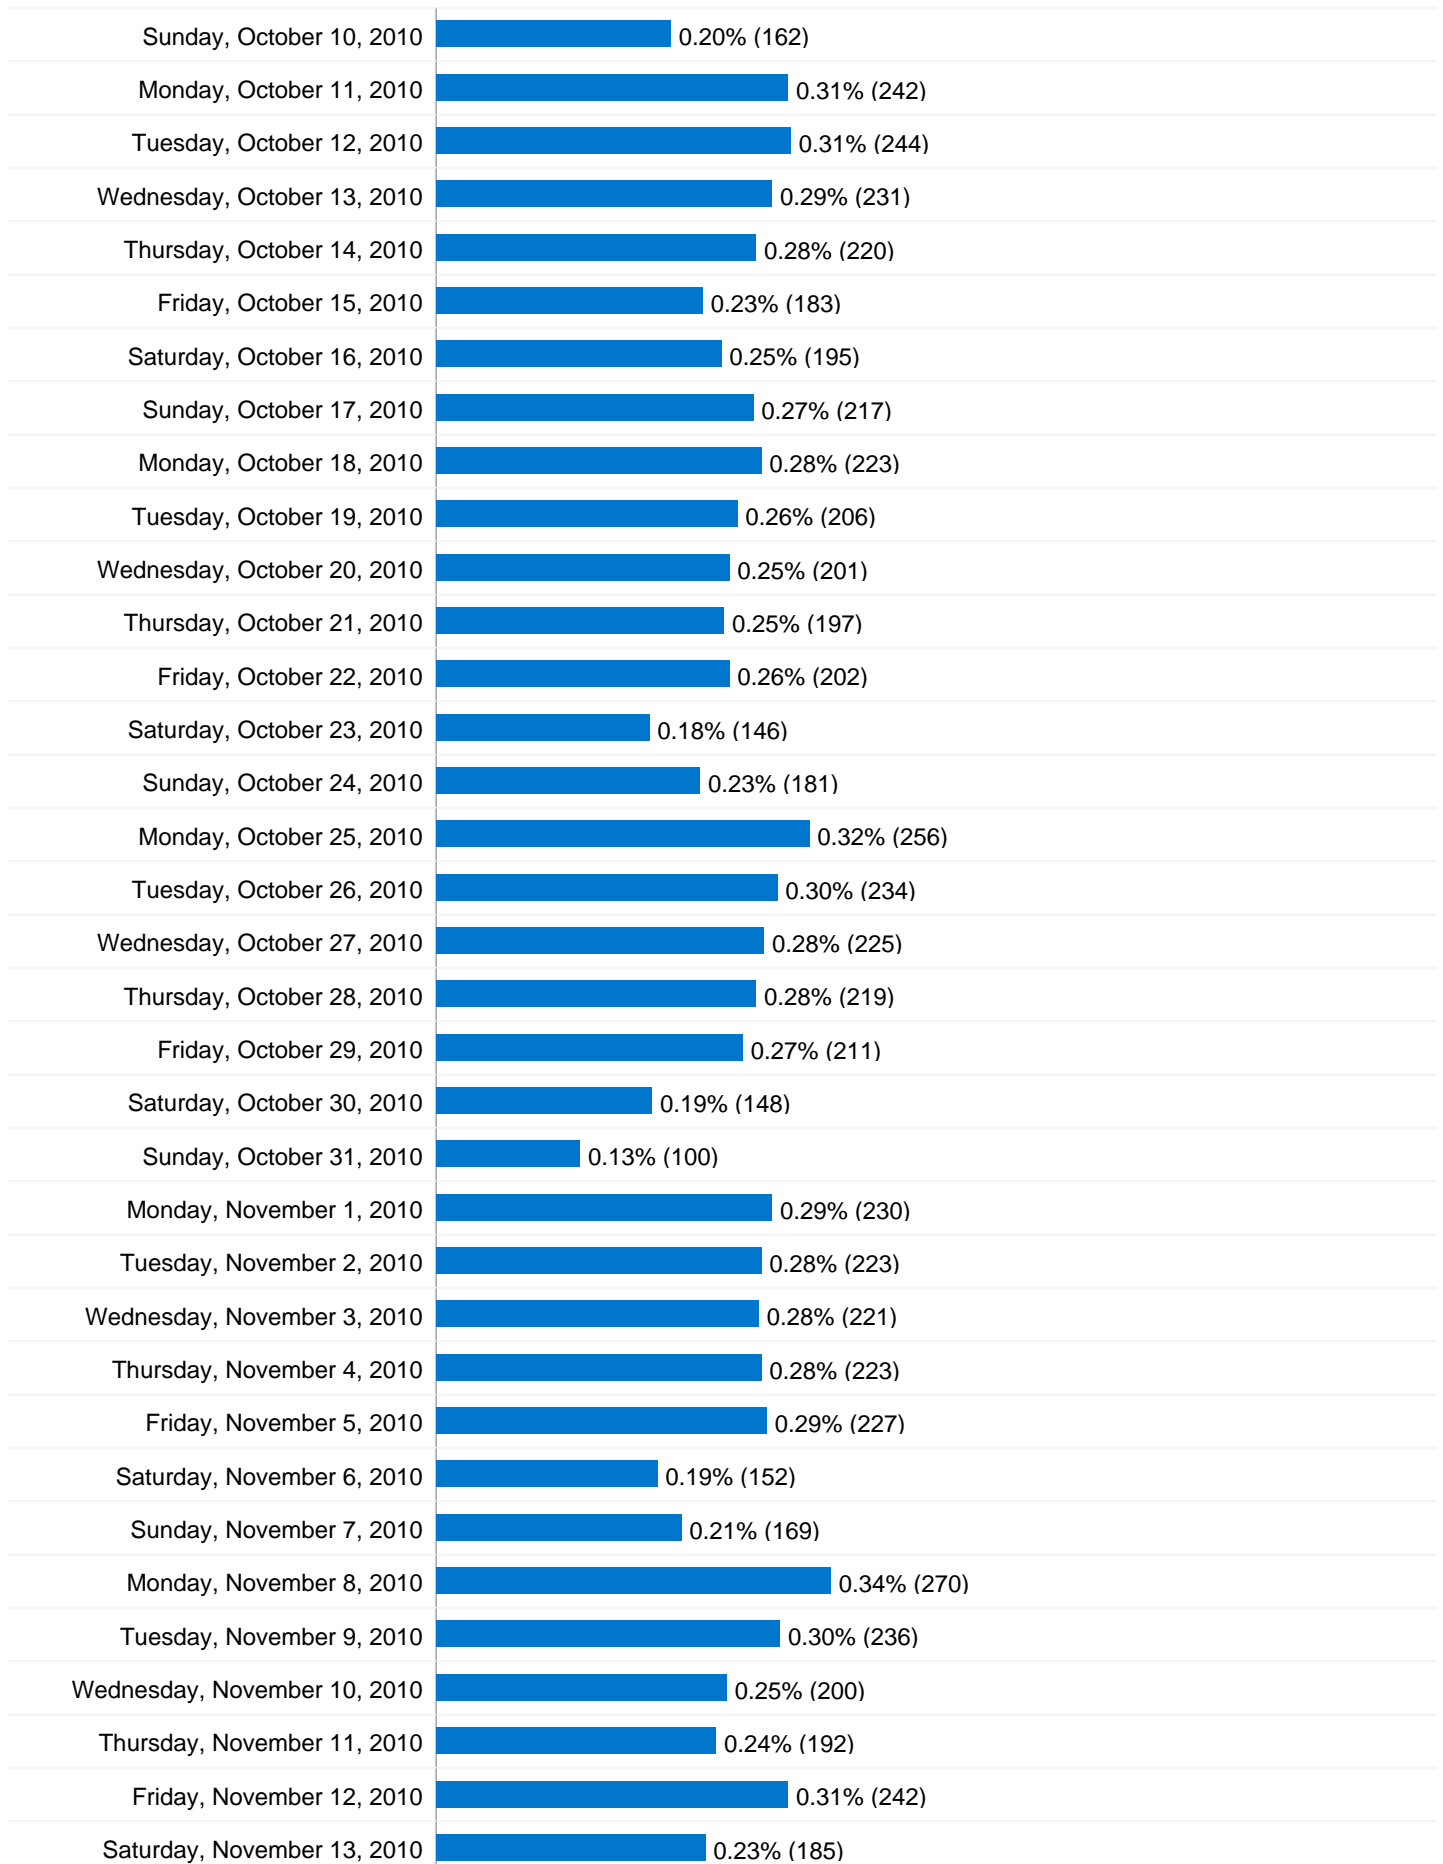

Visitors Overview

Visitors
58,573

Visits for all visitors

Visits
79,209

New vs. Returning

Visitor Type	Visits	% visits
New Visitor	56,624	71.49%
Returning Visitor	22,585	28.51%

Map Overlay

All traffic sources sent a total of 79,209 visits

79,209 visits came from 120 countries/territories

Site Usage

Country/Territory	Visits	Pages/Visit	Avg. Time on Site	% New Visits	Bounce Rate
Visits 79,209 % of Site Total: 100.00%	Pages/Visit 2.92 Site Avg: 2.92 (0.00%)	Avg. Time on Site 00:03:20 Site Avg: 00:03:20 (0.00%)	% New Visits 71.49% Site Avg: 71.43% (0.08%)	Bounce Rate 45.87% Site Avg: 45.87% (0.00%)	
Australia	74,393	2.97	00:03:24	70.72%	44.78%
United States	1,053	1.90	00:02:24	91.93%	67.14%
United Kingdom	1,005	2.07	00:01:32	60.00%	65.07%
New Zealand	392	3.10	00:02:26	82.65%	52.81%
Canada	247	2.47	00:01:52	91.90%	53.04%
Ireland	150	1.57	00:00:53	96.67%	85.33%
India	150	1.77	00:01:50	95.33%	58.67%
Germany	129	2.53	00:01:59	87.60%	55.04%
China	113	2.04	00:02:12	89.38%	64.60%

79,209 Visits

217.61 Visits / Day

Tuesday, June 1, 2010	0.30% (239)
Wednesday, June 2, 2010	0.24% (188)
Thursday, June 3, 2010	0.28% (219)
Friday, June 4, 2010	0.28% (219)
Saturday, June 5, 2010	0.20% (157)
Sunday, June 6, 2010	0.29% (228)
Monday, June 7, 2010	0.38% (299)
Tuesday, June 8, 2010	0.32% (257)
Wednesday, June 9, 2010	0.37% (294)
Thursday, June 10, 2010	0.34% (271)
Friday, June 11, 2010	0.29% (232)
Saturday, June 12, 2010	0.23% (184)
Sunday, June 13, 2010	0.20% (162)
Monday, June 14, 2010	0.28% (221)
Tuesday, June 15, 2010	0.31% (245)
Wednesday, June 16, 2010	0.31% (244)
Thursday, June 17, 2010	0.29% (229)
Friday, June 18, 2010	0.22% (172)
Saturday, June 19, 2010	0.16% (130)
Sunday, June 20, 2010	0.20% (162)
Monday, June 21, 2010	0.33% (258)
Tuesday, June 22, 2010	0.30% (236)
Wednesday, June 23, 2010	0.29% (232)
Thursday, June 24, 2010	0.22% (176)
Friday, June 25, 2010	0.28% (222)
Saturday, June 26, 2010	0.22% (177)