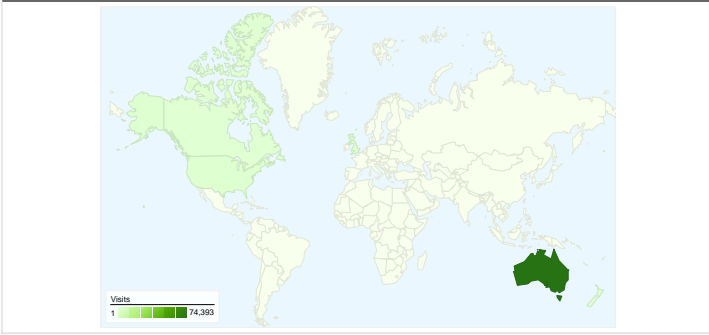

Visitors Overview

Visitors
58,573

Visits for all visitors

Visits
79,209

New vs. Returning

Visitor Type	Visits	% visits
New Visitor	56,624	71.49%
Returning Visitor	22,585	28.51%

Map Overlay

All traffic sources sent a total of 79,209 visits

8.30% Direct Traffic

6.95% Referring Sites

84.76% Search Engines

- Search Engines
67,136.00 (84.76%)
- Direct Traffic
6,571.00 (8.30%)
- Referring Sites
5,502.00 (6.95%)

Top Traffic Sources

Sources	Visits	% visits	Keywords	Visits	% visits
google (organic)	62,347	78.71%	beechworth	18,491	27.54%
(direct) ((none))	6,571	8.30%	beechworth accommodation	3,814	5.68%
bing (organic)	2,636	3.33%	beechworth victoria	1,354	2.02%
google.com.au (referral)	1,531	1.93%	accommodation beechworth	1,024	1.53%
yahoo (organic)	1,052	1.33%	accommodation beechworth	514	0.77%

58,573 people visited this site

79,209 Visits

58,573 Absolute Unique Visitors

231,275 Pageviews

2.92 Average Pageviews

00:03:20 Time on Site

45.87% Bounce Rate

71.43% New Visits

79,209 visits came from 120 countries/territories

Site Usage

Country/Territory	Visits	Pages/Visit	Avg. Time on Site	% New Visits	Bounce Rate
Visits 79,209 % of Site Total: 100.00%	Pages/Visit 2.92 Site Avg: 2.92 (0.00%)	Avg. Time on Site 00:03:20 Site Avg: 00:03:20 (0.00%)	% New Visits 71.49% Site Avg: 71.43% (0.08%)	Bounce Rate 45.87% Site Avg: 45.87% (0.00%)	
Australia	74,393	2.97	00:03:24	70.72%	44.78%
United States	1,053	1.90	00:02:24	91.93%	67.14%
United Kingdom	1,005	2.07	00:01:32	60.00%	65.07%
New Zealand	392	3.10	00:02:26	82.65%	52.81%
Canada	247	2.47	00:01:52	91.90%	53.04%
Ireland	150	1.57	00:00:53	96.67%	85.33%
India	150	1.77	00:01:50	95.33%	58.67%
Germany	129	2.53	00:01:59	87.60%	55.04%
China	113	2.04	00:02:12	89.38%	64.60%