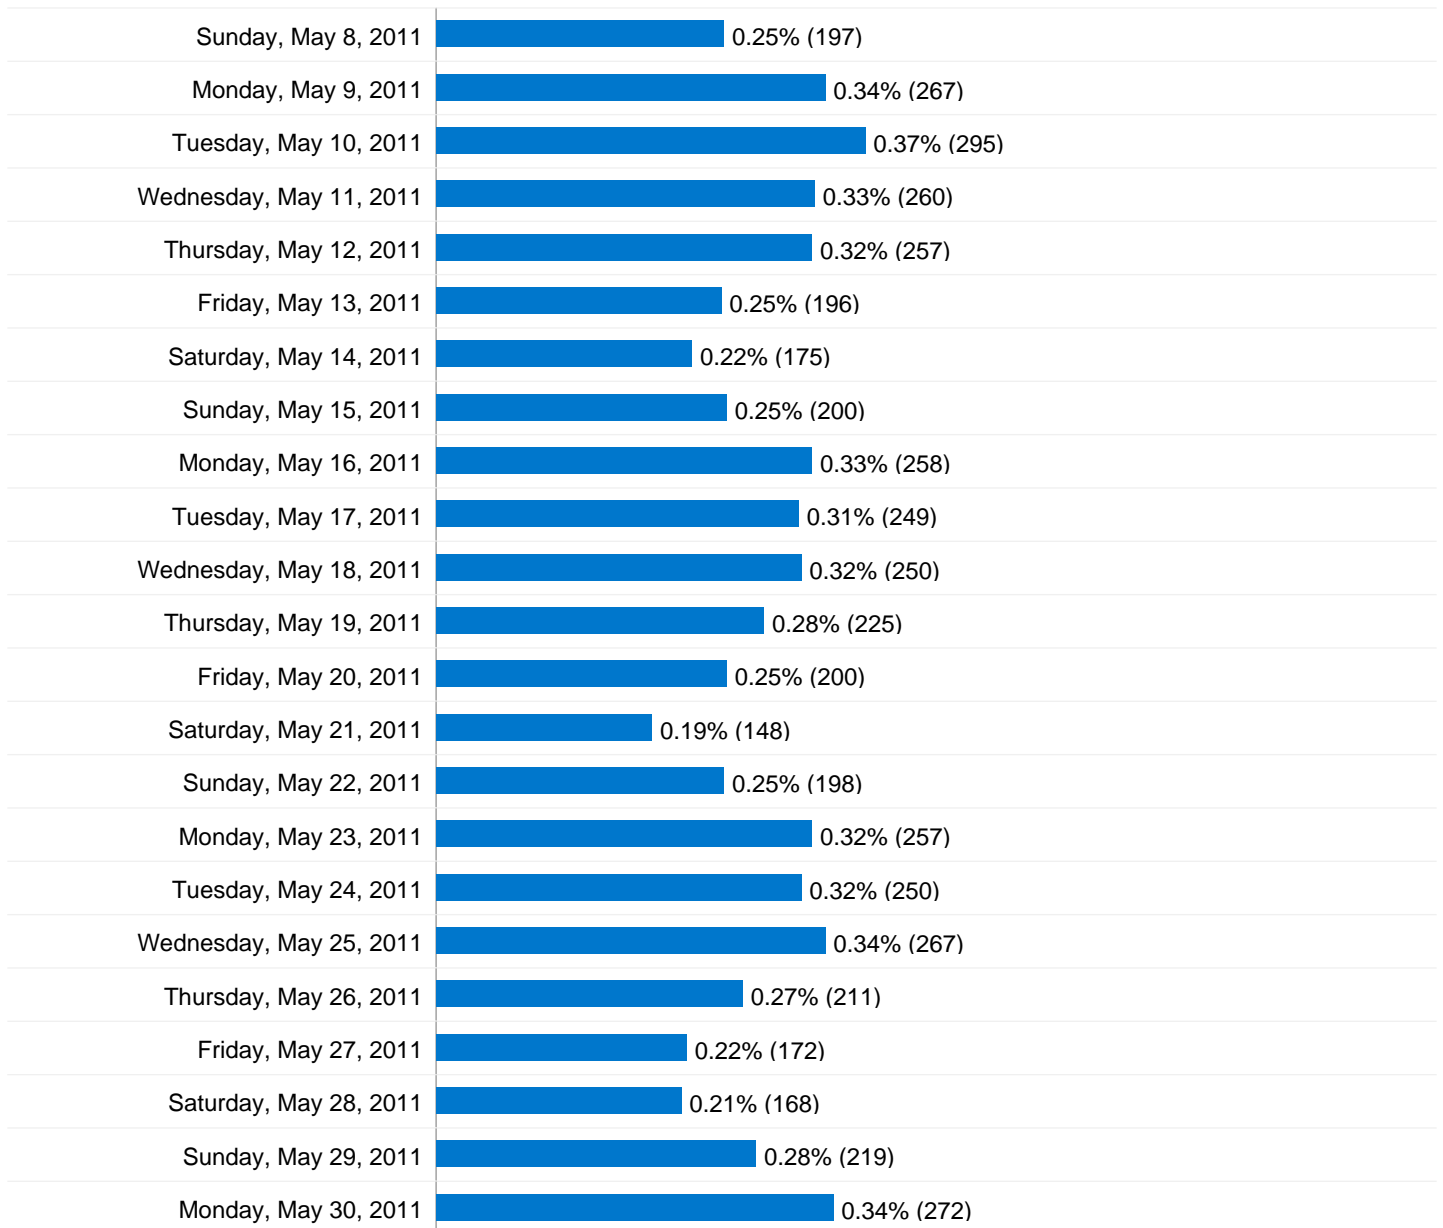

79,209 visits came from 120 countries/territories

Site Usage

Country/Territory	Visits	Pages/Visit	Avg. Time on Site	% New Visits	Bounce Rate
Visits 79,209 % of Site Total: 100.00%	Pages/Visit 2.92 Site Avg: 2.92 (0.00%)	Avg. Time on Site 00:03:20 Site Avg: 00:03:20 (0.00%)	% New Visits 71.49% Site Avg: 71.43% (0.08%)	Bounce Rate 45.87% Site Avg: 45.87% (0.00%)	
Australia	74,393	2.97	00:03:24	70.72%	44.78%
United States	1,053	1.90	00:02:24	91.93%	67.14%
United Kingdom	1,005	2.07	00:01:32	60.00%	65.07%
New Zealand	392	3.10	00:02:26	82.65%	52.81%
Canada	247	2.47	00:01:52	91.90%	53.04%
Ireland	150	1.57	00:00:53	96.67%	85.33%
India	150	1.77	00:01:50	95.33%	58.67%
Germany	129	2.53	00:01:59	87.60%	55.04%
China	113	2.04	00:02:12	89.38%	64.60%

79,209 Visits

217.61 Visits / Day

Tuesday, June 1, 2010	0.30% (239)
Wednesday, June 2, 2010	0.24% (188)
Thursday, June 3, 2010	0.28% (219)
Friday, June 4, 2010	0.28% (219)
Saturday, June 5, 2010	0.20% (157)
Sunday, June 6, 2010	0.29% (228)
Monday, June 7, 2010	0.38% (299)
Tuesday, June 8, 2010	0.32% (257)
Wednesday, June 9, 2010	0.37% (294)
Thursday, June 10, 2010	0.34% (271)
Friday, June 11, 2010	0.29% (232)
Saturday, June 12, 2010	0.23% (184)
Sunday, June 13, 2010	0.20% (162)
Monday, June 14, 2010	0.28% (221)
Tuesday, June 15, 2010	0.31% (245)
Wednesday, June 16, 2010	0.31% (244)
Thursday, June 17, 2010	0.29% (229)
Friday, June 18, 2010	0.22% (172)
Saturday, June 19, 2010	0.16% (130)
Sunday, June 20, 2010	0.20% (162)
Monday, June 21, 2010	0.33% (258)
Tuesday, June 22, 2010	0.30% (236)
Wednesday, June 23, 2010	0.29% (232)
Thursday, June 24, 2010	0.22% (176)
Friday, June 25, 2010	0.28% (222)
Saturday, June 26, 2010	0.22% (177)