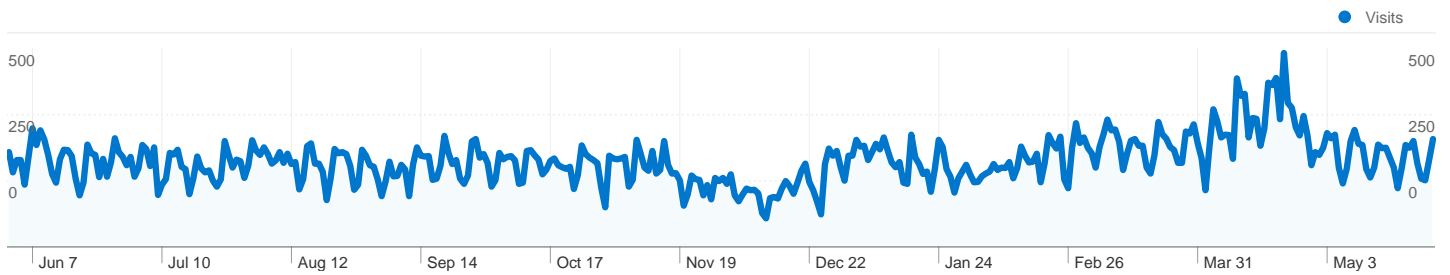

Tunisia	1	1.00	00:00:00	100.00%	100.00%
Dominican Republic	1	1.00	00:00:00	100.00%	100.00%
Cambodia	1	1.00	00:00:00	100.00%	100.00%
1 - 120 of 120					

Pages on this site were viewed a total of 231,275 times

 **231,275** Pageviews

 **184,501** Unique Views

 **45.87%** Bounce Rate

Top Content

Pages	Pageviews	% Pageviews
/	29,644	12.82%
/beechworth_accommodation/index.html	17,433	7.54%
/visitor_information/index.html	10,226	4.42%
/beechworth_accommodation/bedbreakfast.htm	9,622	4.16%
/beechworth_accommodation/selfcontained_2to4.html	8,329	3.60%