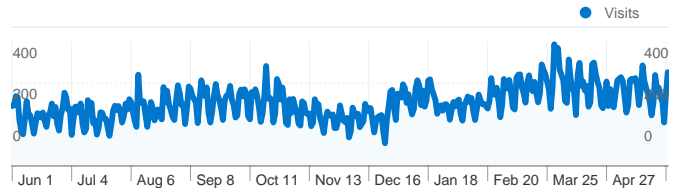

Site Usage

 **74,126** Visits

 **42.25%** Bounce Rate

 **235,209** Pageviews

 **00:03:41** Avg. Time on Site

 **3.17** Pages/Visit

 **69.70%** % New Visits

Traffic Sources Overview

Visitors Overview

Visitors
52,835

Visits for all visitors

Visits
74,126

New vs. Returning

Visitor Type	Visits	% visits
New Visitor	51,727	69.78%
Returning Visitor	22,399	30.22%

Map Overlay

All traffic sources sent a total of 74,126 visits

52,835 people visited this site

 **74,126 Visits**

 **52,835 Absolute Unique Visitors**

 **235,209 Pageviews**

 **3.17 Average Pageviews**

 **00:03:41 Time on Site**

 **42.25% Bounce Rate**

 **69.70% New Visits**

New vs. Returning

Jun 1, 2009 - May 31, 2010

Comparing to: Site

74,126 visits from 2 visitor types

Site Usage

Visits 74,126 % of Site Total: 100.00%	Pages/Visit 3.17 Site Avg: 3.17 (0.00%)	Avg. Time on Site 00:03:41 Site Avg: 00:03:41 (0.00%)	% New Visits 69.78% Site Avg: 69.70% (0.11%)	Bounce Rate 42.25% Site Avg: 42.25% (0.00%)	
Visitor Type	Visits	Pages/Visit	Avg. Time on Site	% New Visits	Bounce Rate
New Visitor	51,727	3.19	00:03:29	100.00%	42.13%
Returning Visitor	22,399	3.14	00:04:07	0.00%	42.55%