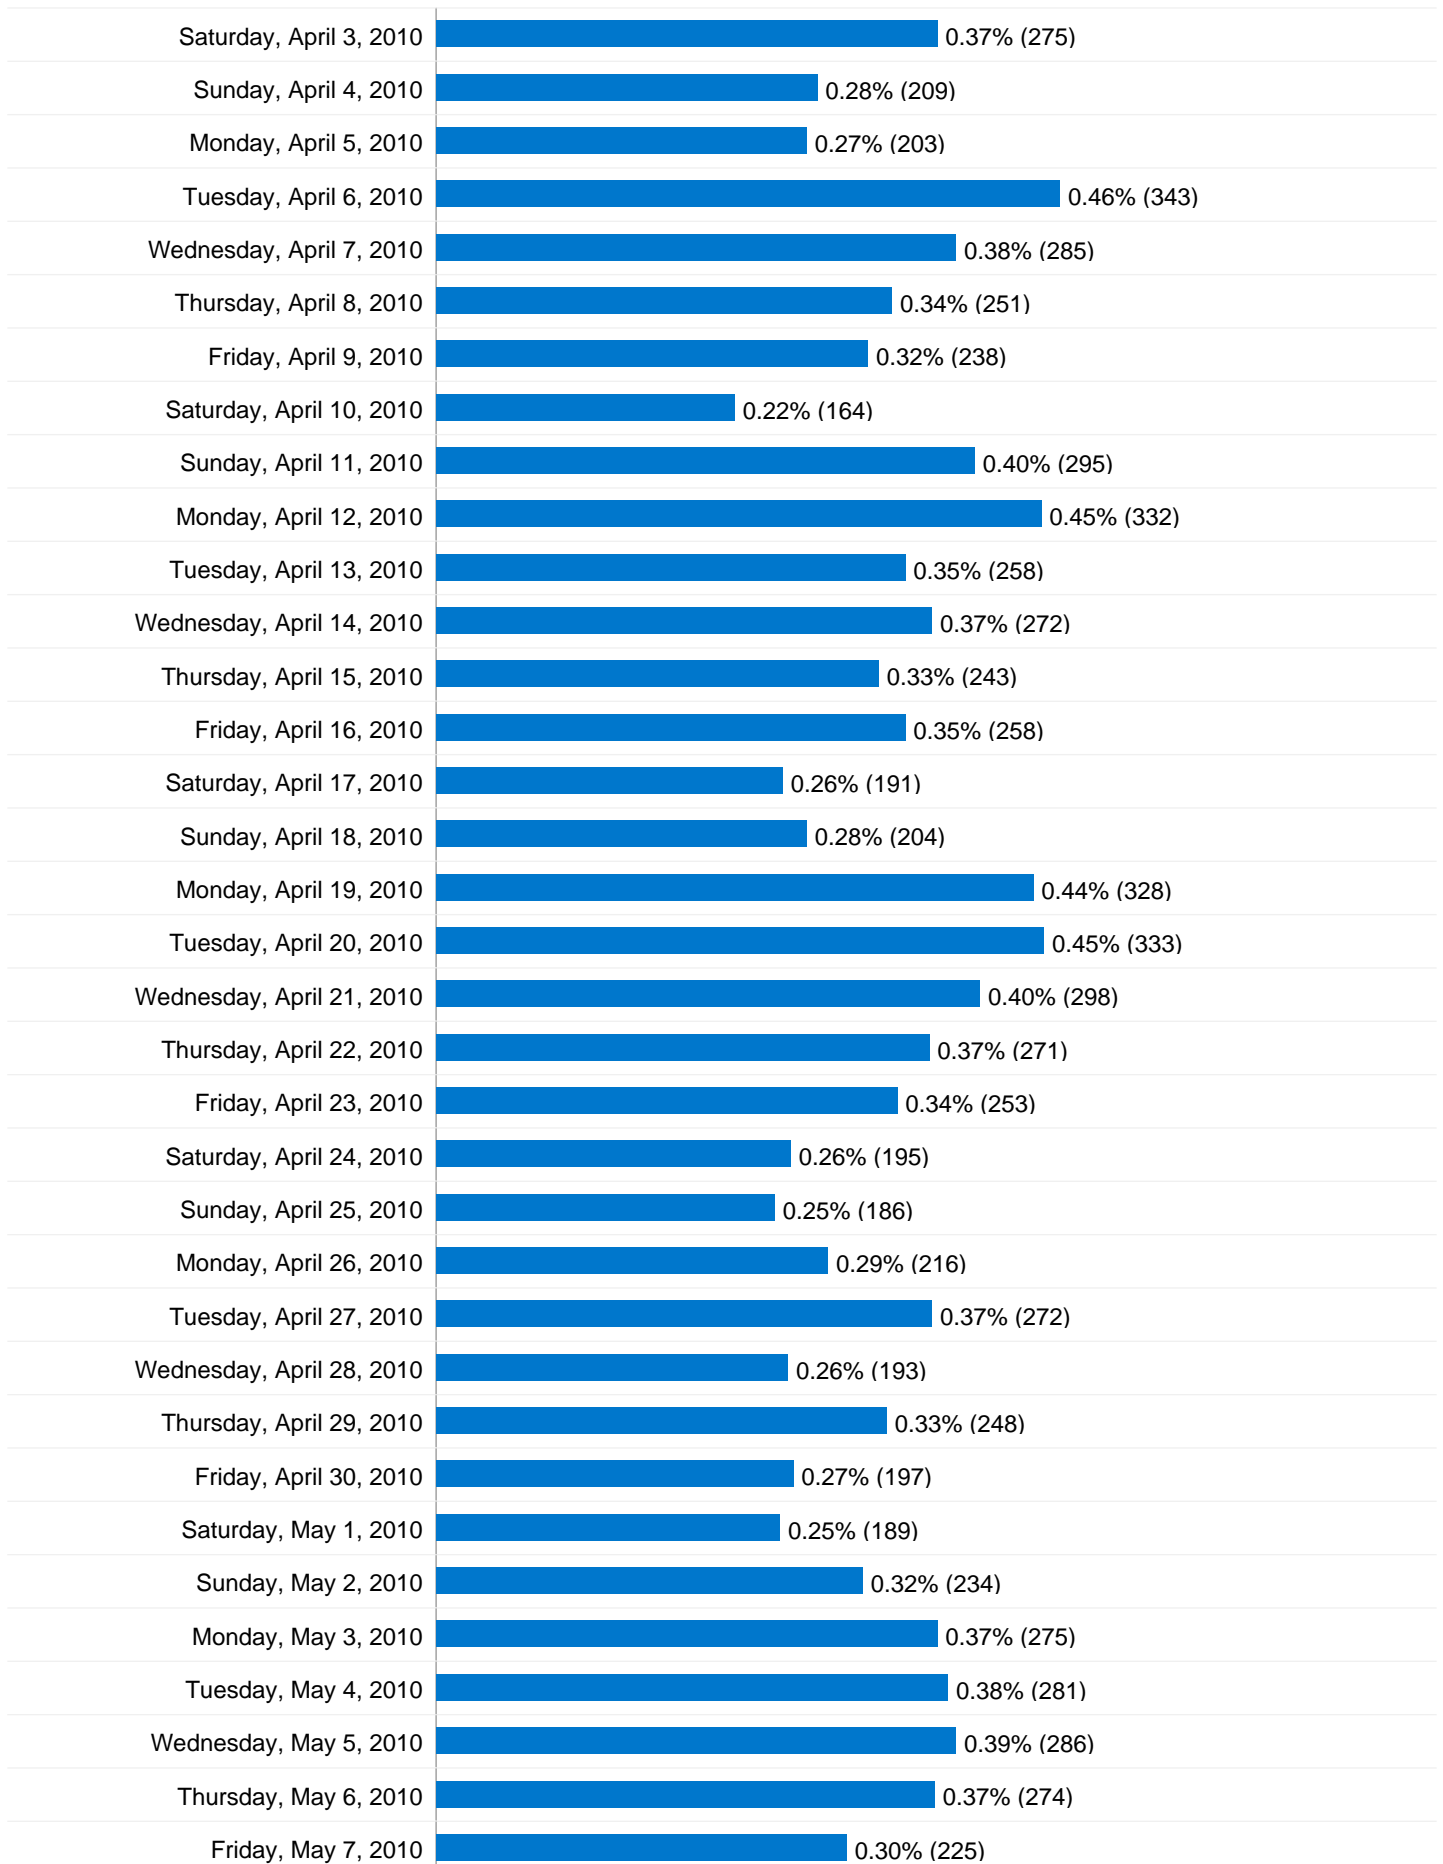

Visitors Overview

Visitors
52,835

Visits for all visitors

Visits
74,126

New vs. Returning

Visitor Type	Visits	% visits
New Visitor	51,727	69.78%
Returning Visitor	22,399	30.22%

Map Overlay

All traffic sources sent a total of 74,126 visits

74,126 visits came from 126 countries/territories

Site Usage

Visits	Pages/Visit	Avg. Time on Site	% New Visits	Bounce Rate	
74,126 % of Site Total: 100.00%	3.17 Site Avg: 3.17 (0.00%)	00:03:41 Site Avg: 00:03:41 (0.00%)	69.78% Site Avg: 69.70% (0.11%)	42.25% Site Avg: 42.25% (0.00%)	
Country/Territory	Visits	Pages/Visit	Avg. Time on Site	% New Visits	Bounce Rate
Australia	68,525	3.26	00:03:51	68.31%	40.10%
United States	1,698	1.64	00:01:01	91.81%	78.80%
United Kingdom	810	2.67	00:02:34	83.33%	55.68%
Ireland	509	1.16	00:00:13	99.02%	95.09%
New Zealand	378	3.01	00:02:54	85.19%	49.47%
Canada	232	2.35	00:02:19	90.52%	58.62%
Germany	177	2.76	00:02:53	76.27%	51.41%
Netherlands	119	2.78	00:02:08	75.63%	44.54%
India	117	2.56	00:02:33	94.02%	58.97%

74,126 Visits

203.08 Visits / Day

Monday, June 1, 2009	0.26% (193)
Tuesday, June 2, 2009	0.26% (196)
Wednesday, June 3, 2009	0.30% (225)
Thursday, June 4, 2009	0.30% (222)
Friday, June 5, 2009	0.20% (147)
Saturday, June 6, 2009	0.15% (113)
Sunday, June 7, 2009	0.14% (102)
Monday, June 8, 2009	0.20% (151)
Tuesday, June 9, 2009	0.28% (209)
Wednesday, June 10, 2009	0.23% (169)
Thursday, June 11, 2009	0.22% (163)
Friday, June 12, 2009	0.18% (136)
Saturday, June 13, 2009	0.14% (104)
Sunday, June 14, 2009	0.19% (138)
Monday, June 15, 2009	0.23% (170)
Tuesday, June 16, 2009	0.22% (166)
Wednesday, June 17, 2009	0.21% (156)
Thursday, June 18, 2009	0.23% (172)
Friday, June 19, 2009	0.20% (146)
Saturday, June 20, 2009	0.17% (126)
Sunday, June 21, 2009	0.22% (164)
Monday, June 22, 2009	0.23% (171)
Tuesday, June 23, 2009	0.27% (201)
Wednesday, June 24, 2009	0.22% (160)
Thursday, June 25, 2009	0.26% (190)
Friday, June 26, 2009	0.18% (135)