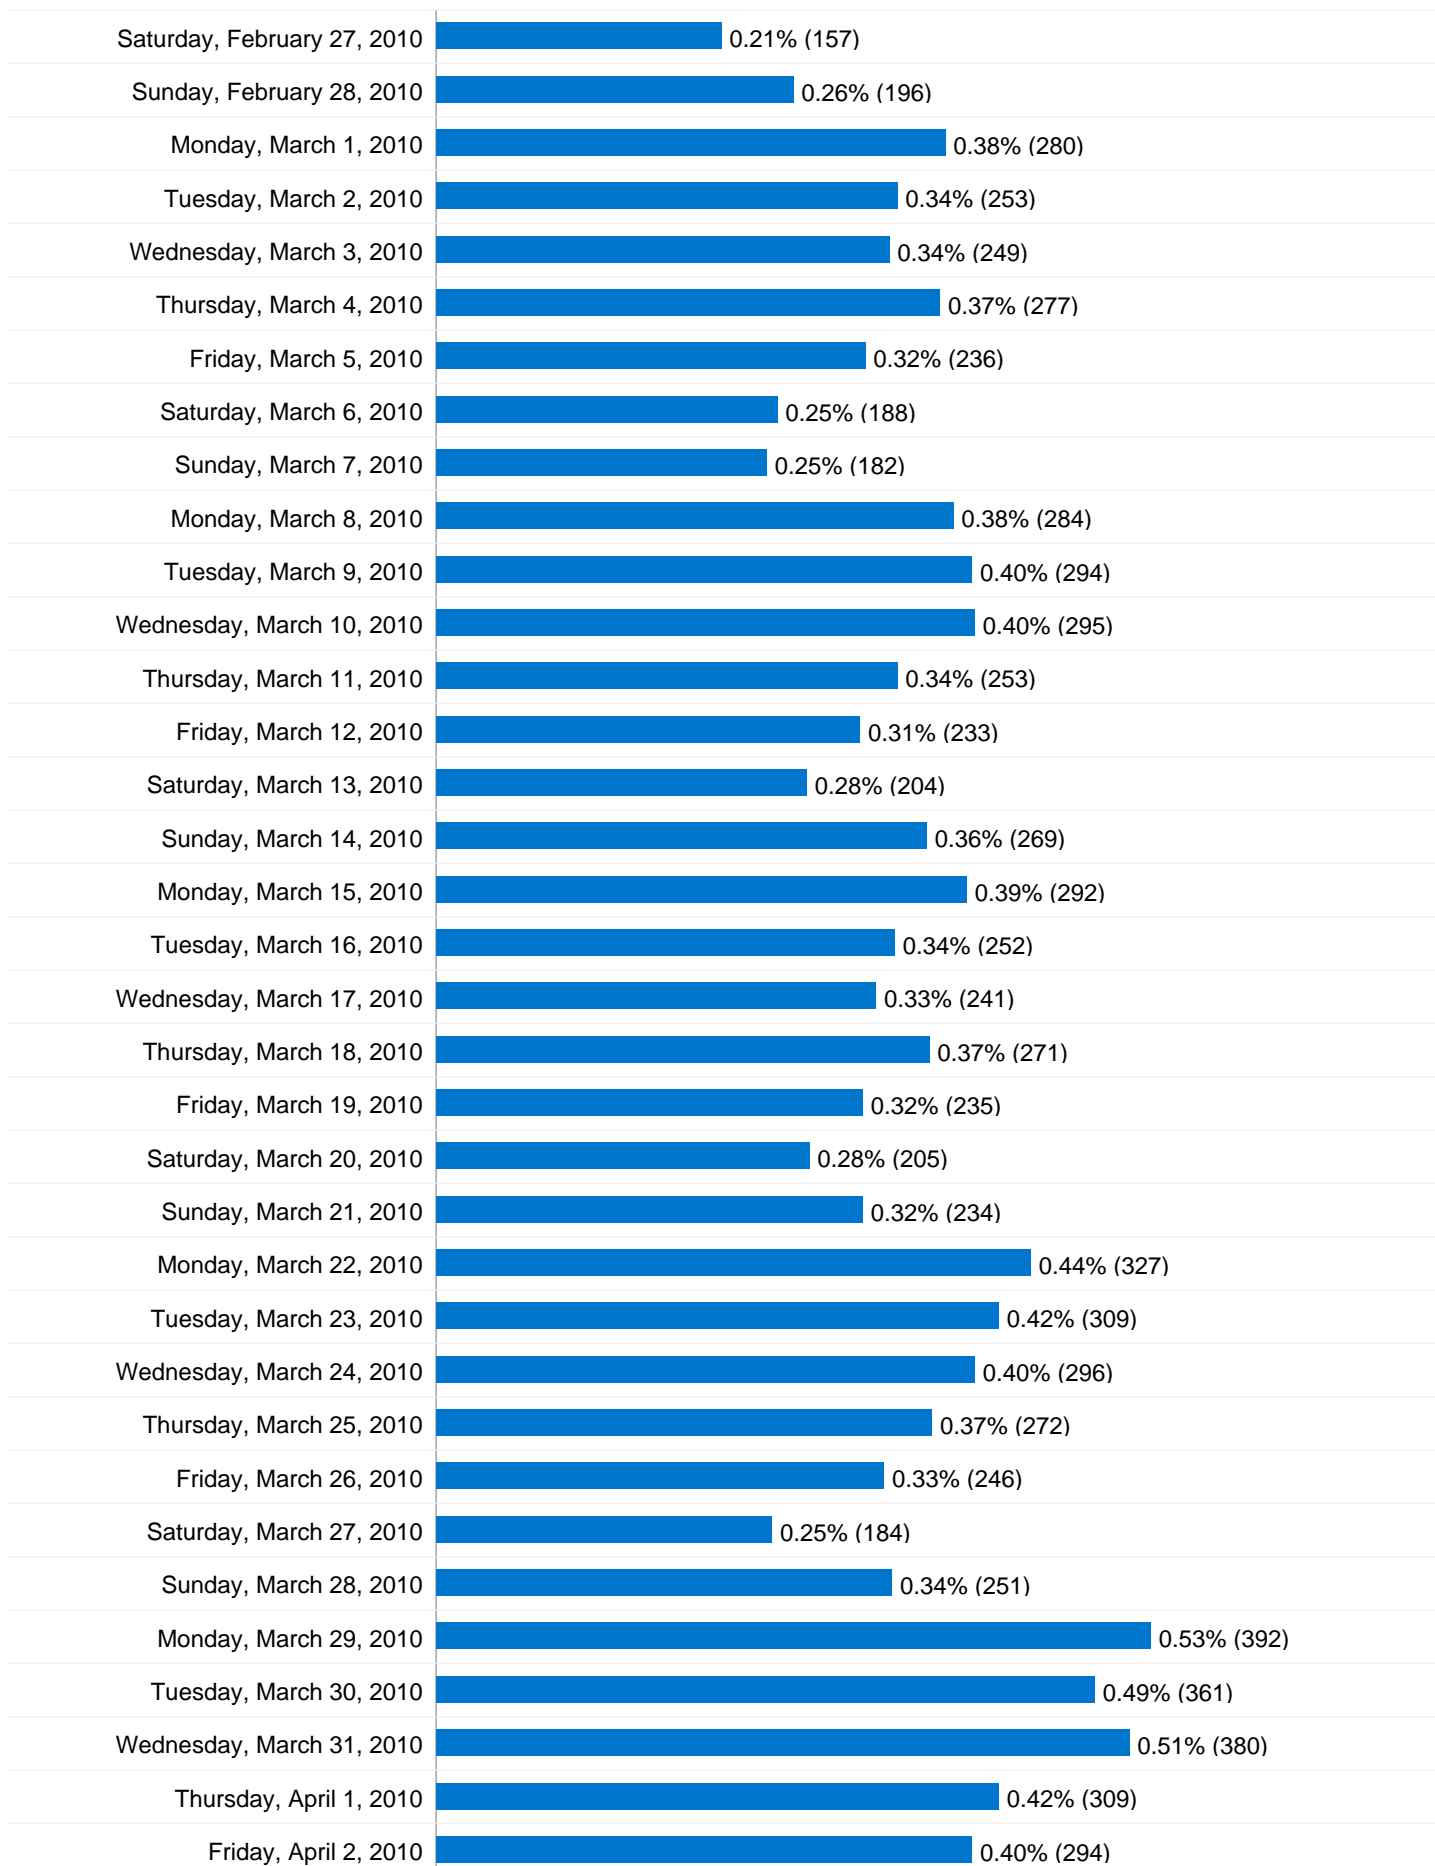

Visitors Overview

Visitors
52,835

Visits for all visitors

Visits
74,126

New vs. Returning

Visitor Type	Visits	% visits
New Visitor	51,727	69.78%
Returning Visitor	22,399	30.22%

Map Overlay

All traffic sources sent a total of 74,126 visits

74,126 visits came from 126 countries/territories

Site Usage

Visits	Pages/Visit	Avg. Time on Site	% New Visits	Bounce Rate	
74,126 % of Site Total: 100.00%	3.17 Site Avg: 3.17 (0.00%)	00:03:41 Site Avg: 00:03:41 (0.00%)	69.78% Site Avg: 69.70% (0.11%)	42.25% Site Avg: 42.25% (0.00%)	
Country/Territory	Visits	Pages/Visit	Avg. Time on Site	% New Visits	Bounce Rate
Australia	68,525	3.26	00:03:51	68.31%	40.10%
United States	1,698	1.64	00:01:01	91.81%	78.80%
United Kingdom	810	2.67	00:02:34	83.33%	55.68%
Ireland	509	1.16	00:00:13	99.02%	95.09%
New Zealand	378	3.01	00:02:54	85.19%	49.47%
Canada	232	2.35	00:02:19	90.52%	58.62%
Germany	177	2.76	00:02:53	76.27%	51.41%
Netherlands	119	2.78	00:02:08	75.63%	44.54%
India	117	2.56	00:02:33	94.02%	58.97%

74,126 Visits

203.08 Visits / Day

Monday, June 1, 2009	0.26% (193)
Tuesday, June 2, 2009	0.26% (196)
Wednesday, June 3, 2009	0.30% (225)
Thursday, June 4, 2009	0.30% (222)
Friday, June 5, 2009	0.20% (147)
Saturday, June 6, 2009	0.15% (113)
Sunday, June 7, 2009	0.14% (102)
Monday, June 8, 2009	0.20% (151)
Tuesday, June 9, 2009	0.28% (209)
Wednesday, June 10, 2009	0.23% (169)
Thursday, June 11, 2009	0.22% (163)
Friday, June 12, 2009	0.18% (136)
Saturday, June 13, 2009	0.14% (104)
Sunday, June 14, 2009	0.19% (138)
Monday, June 15, 2009	0.23% (170)
Tuesday, June 16, 2009	0.22% (166)
Wednesday, June 17, 2009	0.21% (156)
Thursday, June 18, 2009	0.23% (172)
Friday, June 19, 2009	0.20% (146)
Saturday, June 20, 2009	0.17% (126)
Sunday, June 21, 2009	0.22% (164)
Monday, June 22, 2009	0.23% (171)
Tuesday, June 23, 2009	0.27% (201)
Wednesday, June 24, 2009	0.22% (160)
Thursday, June 25, 2009	0.26% (190)
Friday, June 26, 2009	0.18% (135)