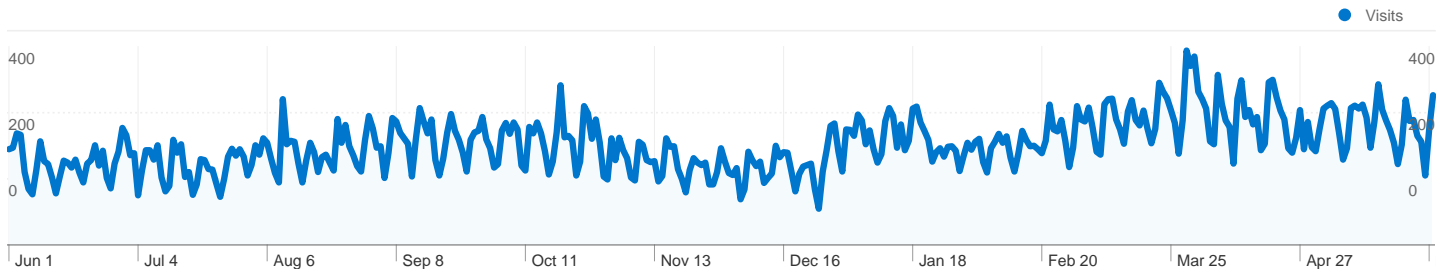

Singapore	107	2.70	00:02:42	86.92%	43.93%
					1 - 10 of 126

Pages on this site were viewed a total of 235,209 times

 **235,209** Pageviews

 **185,037** Unique Views

 **42.25%** Bounce Rate

Top Content

Pages	Pageviews	% Pageviews
/	30,899	13.14%
/accommodation/index.html	29,267	12.44%
/accommodation/bedbreakfast.htm	14,082	5.99%
/accommodation/selfcontained_2to4.html	13,881	5.90%
/accommodation/motelshotels.htm	10,203	4.34%

74,126 Visits

203.08 Visits / Day

Monday, June 1, 2009	0.26% (193)
Tuesday, June 2, 2009	0.26% (196)
Wednesday, June 3, 2009	0.30% (225)
Thursday, June 4, 2009	0.30% (222)
Friday, June 5, 2009	0.20% (147)
Saturday, June 6, 2009	0.15% (113)
Sunday, June 7, 2009	0.14% (102)
Monday, June 8, 2009	0.20% (151)
Tuesday, June 9, 2009	0.28% (209)
Wednesday, June 10, 2009	0.23% (169)
Thursday, June 11, 2009	0.22% (163)
Friday, June 12, 2009	0.18% (136)
Saturday, June 13, 2009	0.14% (104)
Sunday, June 14, 2009	0.19% (138)
Monday, June 15, 2009	0.23% (170)
Tuesday, June 16, 2009	0.22% (166)
Wednesday, June 17, 2009	0.21% (156)
Thursday, June 18, 2009	0.23% (172)
Friday, June 19, 2009	0.20% (146)
Saturday, June 20, 2009	0.17% (126)
Sunday, June 21, 2009	0.22% (164)
Monday, June 22, 2009	0.23% (171)
Tuesday, June 23, 2009	0.27% (201)
Wednesday, June 24, 2009	0.22% (160)
Thursday, June 25, 2009	0.26% (190)
Friday, June 26, 2009	0.18% (135)

New vs. Returning

Jun 1, 2009 - May 31, 2010

Comparing to: Site

74,126 visits from 2 visitor types

Site Usage

Visits 74,126 % of Site Total: 100.00%	Pages/Visit 3.17 Site Avg: 3.17 (0.00%)	Avg. Time on Site 00:03:41 Site Avg: 00:03:41 (0.00%)	% New Visits 69.78% Site Avg: 69.70% (0.11%)	Bounce Rate 42.25% Site Avg: 42.25% (0.00%)	
Visitor Type	Visits	Pages/Visit	Avg. Time on Site	% New Visits	Bounce Rate
New Visitor	51,727	3.19	00:03:29	100.00%	42.13%
Returning Visitor	22,399	3.14	00:04:07	0.00%	42.55%