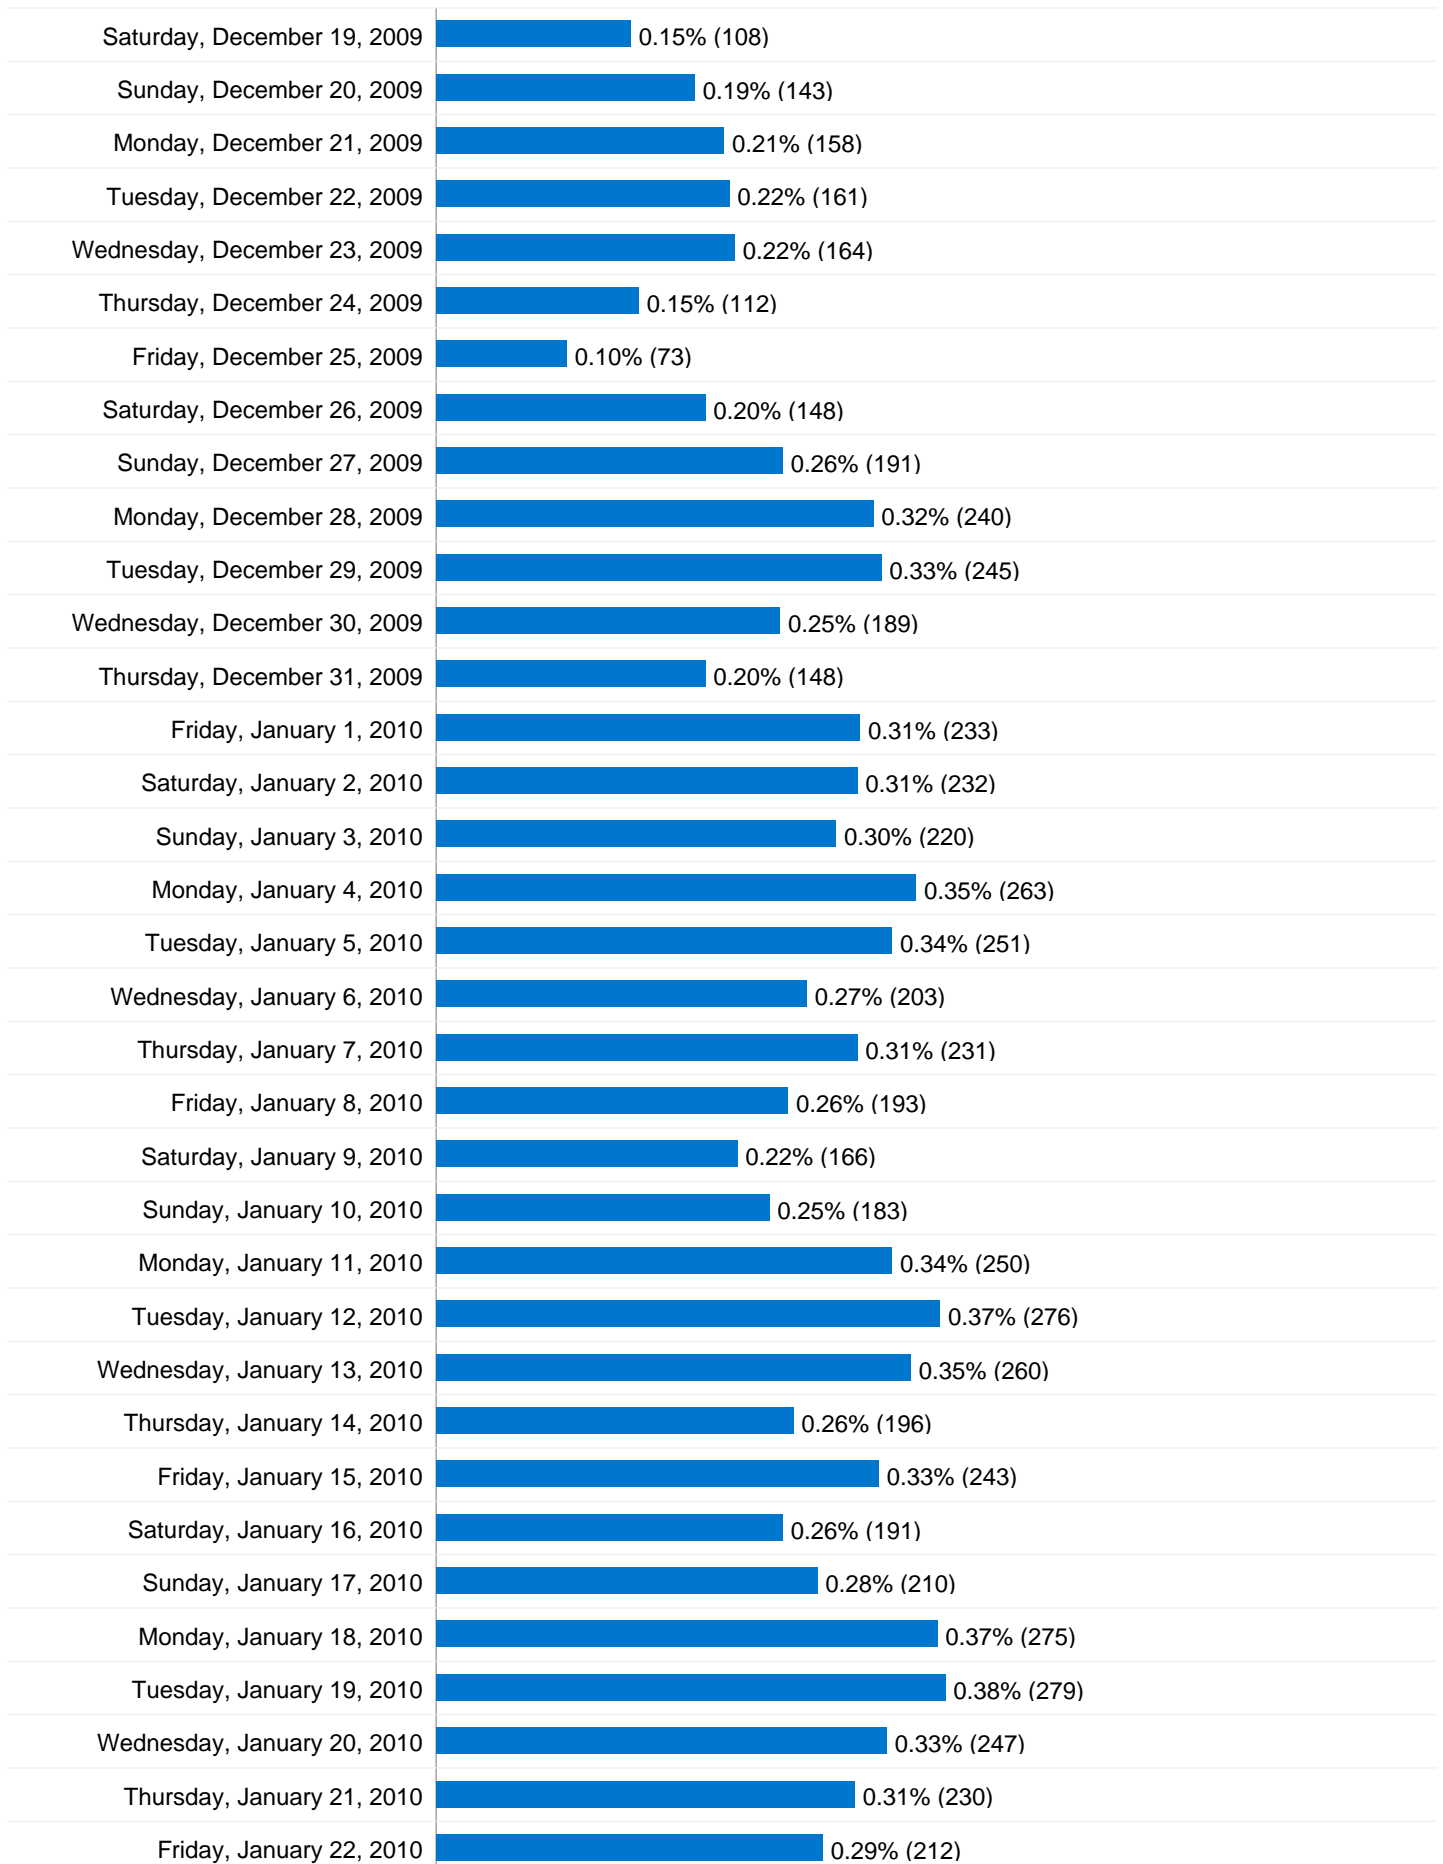

Visitors Overview

Visitors
52,835

Visits for all visitors

Visits
74,126

New vs. Returning

Visitor Type	Visits	% visits
New Visitor	51,727	69.78%
Returning Visitor	22,399	30.22%

Map Overlay

All traffic sources sent a total of 74,126 visits

74,126 visits came from 126 countries/territories

Site Usage

Visits	Pages/Visit	Avg. Time on Site	% New Visits	Bounce Rate	
74,126 % of Site Total: 100.00%	3.17 Site Avg: 3.17 (0.00%)	00:03:41 Site Avg: 00:03:41 (0.00%)	69.78% Site Avg: 69.70% (0.11%)	42.25% Site Avg: 42.25% (0.00%)	
Country/Territory	Visits	Pages/Visit	Avg. Time on Site	% New Visits	Bounce Rate
Australia	68,525	3.26	00:03:51	68.31%	40.10%
United States	1,698	1.64	00:01:01	91.81%	78.80%
United Kingdom	810	2.67	00:02:34	83.33%	55.68%
Ireland	509	1.16	00:00:13	99.02%	95.09%
New Zealand	378	3.01	00:02:54	85.19%	49.47%
Canada	232	2.35	00:02:19	90.52%	58.62%
Germany	177	2.76	00:02:53	76.27%	51.41%
Netherlands	119	2.78	00:02:08	75.63%	44.54%
India	117	2.56	00:02:33	94.02%	58.97%

74,126 Visits

203.08 Visits / Day

Monday, June 1, 2009	0.26% (193)
Tuesday, June 2, 2009	0.26% (196)
Wednesday, June 3, 2009	0.30% (225)
Thursday, June 4, 2009	0.30% (222)
Friday, June 5, 2009	0.20% (147)
Saturday, June 6, 2009	0.15% (113)
Sunday, June 7, 2009	0.14% (102)
Monday, June 8, 2009	0.20% (151)
Tuesday, June 9, 2009	0.28% (209)
Wednesday, June 10, 2009	0.23% (169)
Thursday, June 11, 2009	0.22% (163)
Friday, June 12, 2009	0.18% (136)
Saturday, June 13, 2009	0.14% (104)
Sunday, June 14, 2009	0.19% (138)
Monday, June 15, 2009	0.23% (170)
Tuesday, June 16, 2009	0.22% (166)
Wednesday, June 17, 2009	0.21% (156)
Thursday, June 18, 2009	0.23% (172)
Friday, June 19, 2009	0.20% (146)
Saturday, June 20, 2009	0.17% (126)
Sunday, June 21, 2009	0.22% (164)
Monday, June 22, 2009	0.23% (171)
Tuesday, June 23, 2009	0.27% (201)
Wednesday, June 24, 2009	0.22% (160)
Thursday, June 25, 2009	0.26% (190)
Friday, June 26, 2009	0.18% (135)