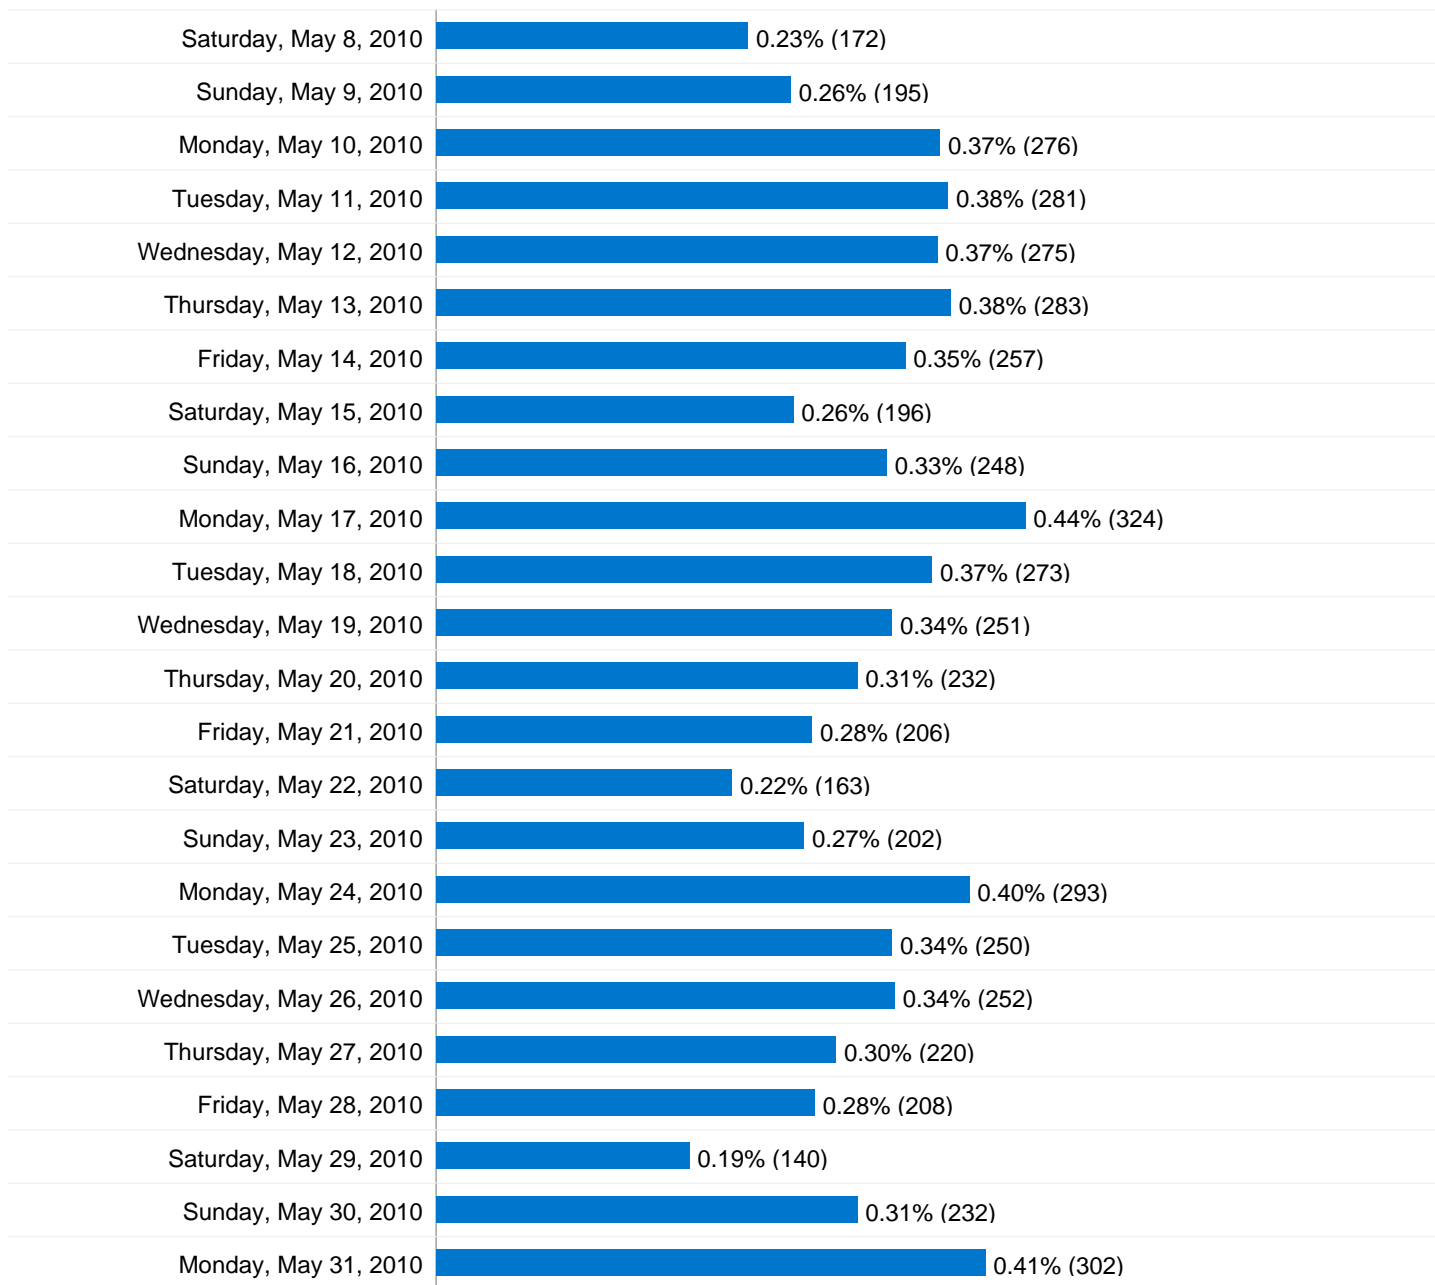

Visitors Overview

Visitors
52,835

Visits for all visitors

Visits
74,126

New vs. Returning

Visitor Type	Visits	% visits
New Visitor	51,727	69.78%
Returning Visitor	22,399	30.22%

Map Overlay

All traffic sources sent a total of 74,126 visits

74,126 visits came from 126 countries/territories

Site Usage

Visits	Pages/Visit	Avg. Time on Site	% New Visits	Bounce Rate	
74,126 % of Site Total: 100.00%	3.17 Site Avg: 3.17 (0.00%)	00:03:41 Site Avg: 00:03:41 (0.00%)	69.78% Site Avg: 69.70% (0.11%)	42.25% Site Avg: 42.25% (0.00%)	
Country/Territory	Visits	Pages/Visit	Avg. Time on Site	% New Visits	Bounce Rate
Australia	68,525	3.26	00:03:51	68.31%	40.10%
United States	1,698	1.64	00:01:01	91.81%	78.80%
United Kingdom	810	2.67	00:02:34	83.33%	55.68%
Ireland	509	1.16	00:00:13	99.02%	95.09%
New Zealand	378	3.01	00:02:54	85.19%	49.47%
Canada	232	2.35	00:02:19	90.52%	58.62%
Germany	177	2.76	00:02:53	76.27%	51.41%
Netherlands	119	2.78	00:02:08	75.63%	44.54%
India	117	2.56	00:02:33	94.02%	58.97%

74,126 Visits

203.08 Visits / Day

Monday, June 1, 2009	0.26% (193)
Tuesday, June 2, 2009	0.26% (196)
Wednesday, June 3, 2009	0.30% (225)
Thursday, June 4, 2009	0.30% (222)
Friday, June 5, 2009	0.20% (147)
Saturday, June 6, 2009	0.15% (113)
Sunday, June 7, 2009	0.14% (102)
Monday, June 8, 2009	0.20% (151)
Tuesday, June 9, 2009	0.28% (209)
Wednesday, June 10, 2009	0.23% (169)
Thursday, June 11, 2009	0.22% (163)
Friday, June 12, 2009	0.18% (136)
Saturday, June 13, 2009	0.14% (104)
Sunday, June 14, 2009	0.19% (138)
Monday, June 15, 2009	0.23% (170)
Tuesday, June 16, 2009	0.22% (166)
Wednesday, June 17, 2009	0.21% (156)
Thursday, June 18, 2009	0.23% (172)
Friday, June 19, 2009	0.20% (146)
Saturday, June 20, 2009	0.17% (126)
Sunday, June 21, 2009	0.22% (164)
Monday, June 22, 2009	0.23% (171)
Tuesday, June 23, 2009	0.27% (201)
Wednesday, June 24, 2009	0.22% (160)
Thursday, June 25, 2009	0.26% (190)
Friday, June 26, 2009	0.18% (135)