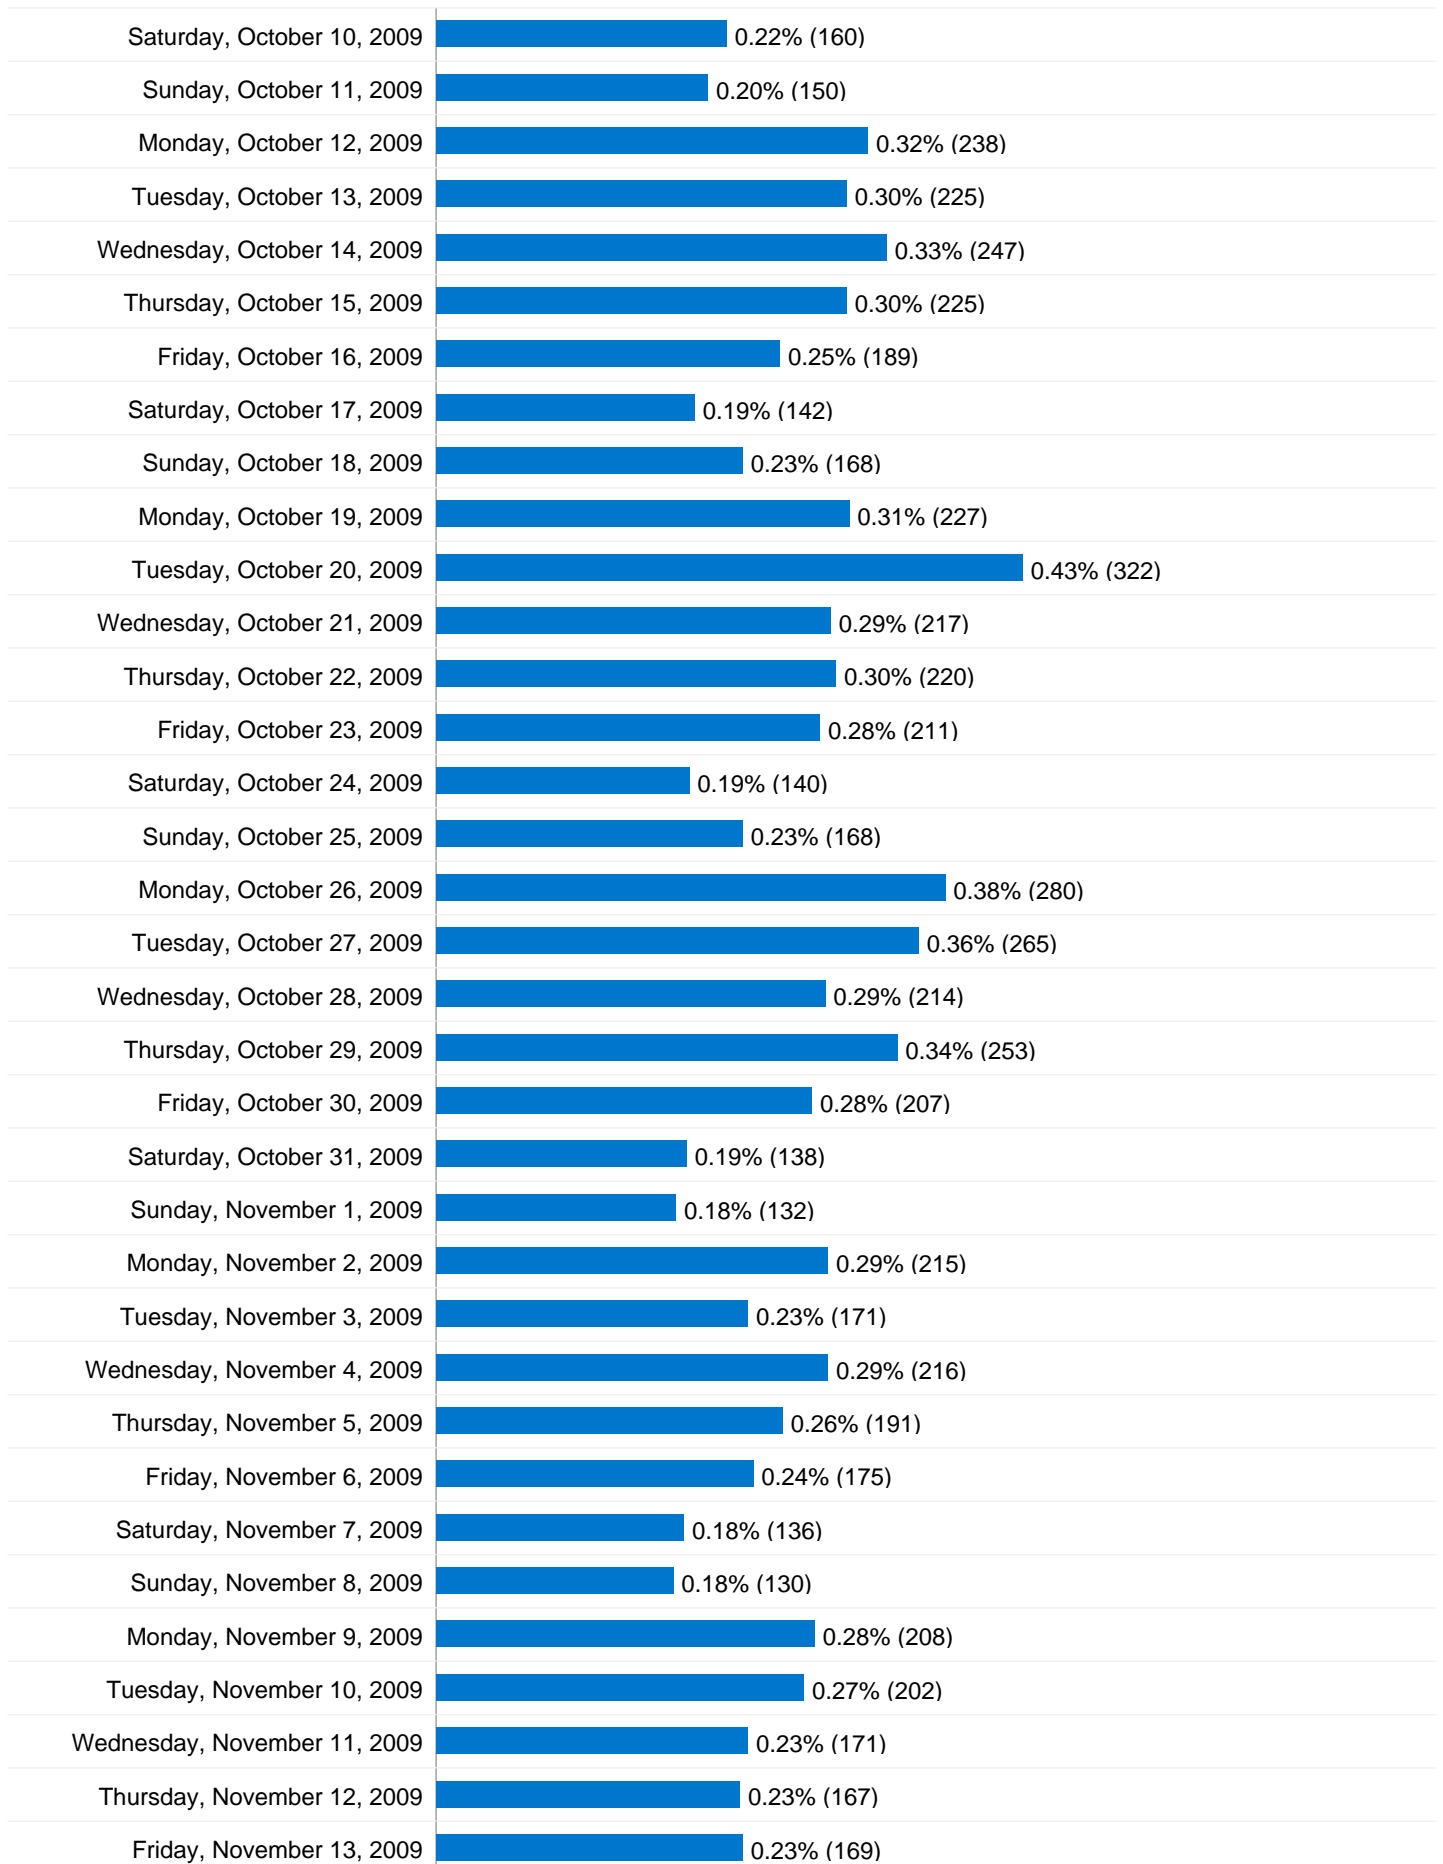

Visitors Overview

Visitors
52,835

Visits for all visitors

Visits
74,126

New vs. Returning

Visitor Type	Visits	% visits
New Visitor	51,727	69.78%
Returning Visitor	22,399	30.22%

Map Overlay

All traffic sources sent a total of 74,126 visits

74,126 visits came from 126 countries/territories

Site Usage

Visits	Pages/Visit	Avg. Time on Site	% New Visits	Bounce Rate	
74,126 % of Site Total: 100.00%	3.17 Site Avg: 3.17 (0.00%)	00:03:41 Site Avg: 00:03:41 (0.00%)	69.78% Site Avg: 69.70% (0.11%)	42.25% Site Avg: 42.25% (0.00%)	
Country/Territory	Visits	Pages/Visit	Avg. Time on Site	% New Visits	Bounce Rate
Australia	68,525	3.26	00:03:51	68.31%	40.10%
United States	1,698	1.64	00:01:01	91.81%	78.80%
United Kingdom	810	2.67	00:02:34	83.33%	55.68%
Ireland	509	1.16	00:00:13	99.02%	95.09%
New Zealand	378	3.01	00:02:54	85.19%	49.47%
Canada	232	2.35	00:02:19	90.52%	58.62%
Germany	177	2.76	00:02:53	76.27%	51.41%
Netherlands	119	2.78	00:02:08	75.63%	44.54%
India	117	2.56	00:02:33	94.02%	58.97%

74,126 Visits

203.08 Visits / Day

Monday, June 1, 2009	0.26% (193)
Tuesday, June 2, 2009	0.26% (196)
Wednesday, June 3, 2009	0.30% (225)
Thursday, June 4, 2009	0.30% (222)
Friday, June 5, 2009	0.20% (147)
Saturday, June 6, 2009	0.15% (113)
Sunday, June 7, 2009	0.14% (102)
Monday, June 8, 2009	0.20% (151)
Tuesday, June 9, 2009	0.28% (209)
Wednesday, June 10, 2009	0.23% (169)
Thursday, June 11, 2009	0.22% (163)
Friday, June 12, 2009	0.18% (136)
Saturday, June 13, 2009	0.14% (104)
Sunday, June 14, 2009	0.19% (138)
Monday, June 15, 2009	0.23% (170)
Tuesday, June 16, 2009	0.22% (166)
Wednesday, June 17, 2009	0.21% (156)
Thursday, June 18, 2009	0.23% (172)
Friday, June 19, 2009	0.20% (146)
Saturday, June 20, 2009	0.17% (126)
Sunday, June 21, 2009	0.22% (164)
Monday, June 22, 2009	0.23% (171)
Tuesday, June 23, 2009	0.27% (201)
Wednesday, June 24, 2009	0.22% (160)
Thursday, June 25, 2009	0.26% (190)
Friday, June 26, 2009	0.18% (135)