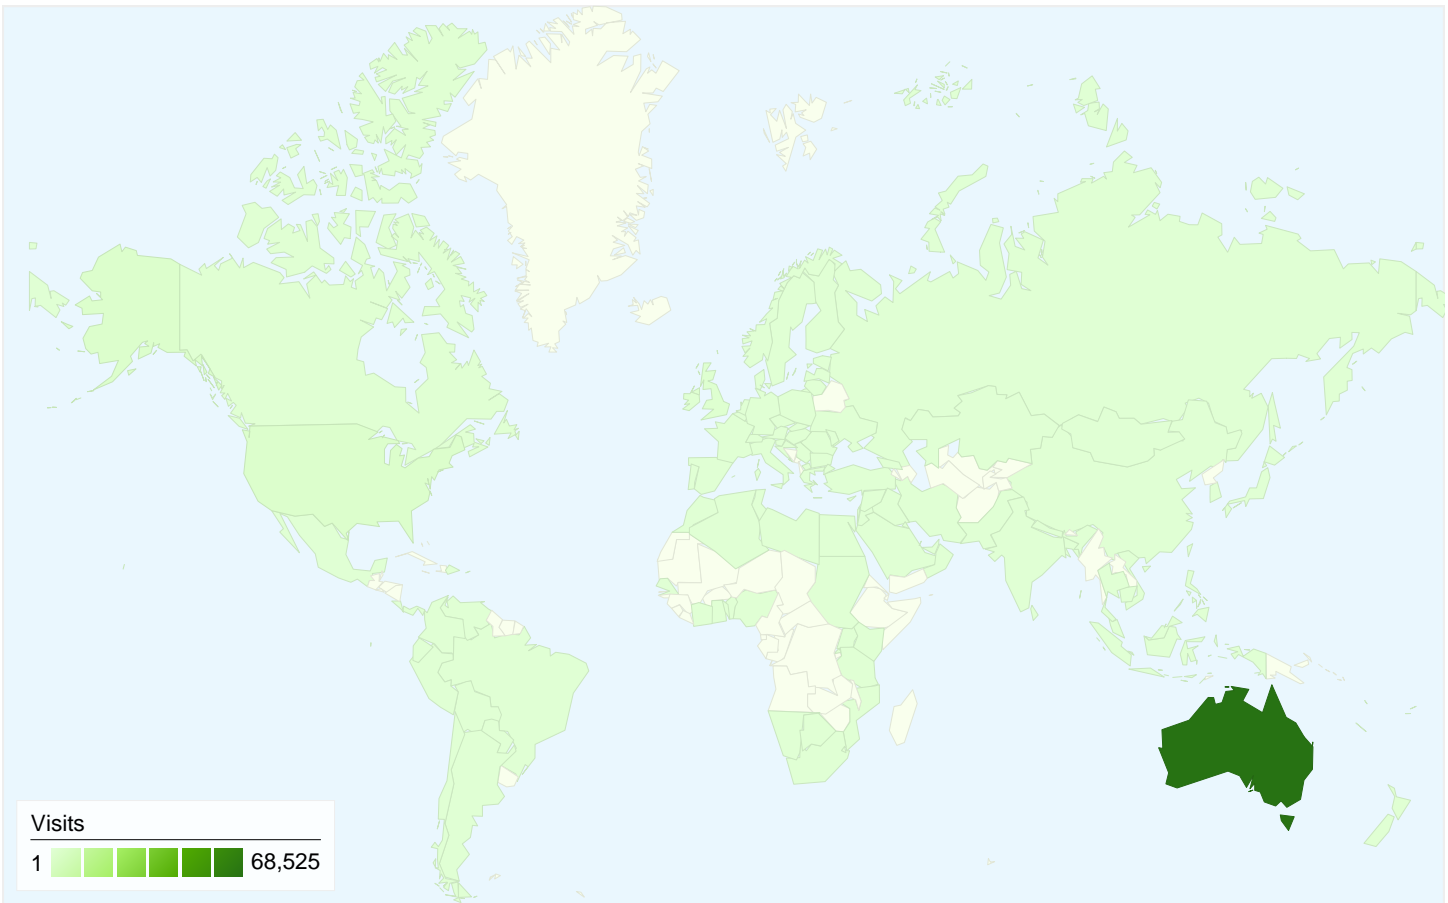

Visitors Overview

Visitors
52,835

Visits for all visitors

Visits
74,126

New vs. Returning

Visitor Type	Visits	% visits
New Visitor	51,727	69.78%
Returning Visitor	22,399	30.22%

Map Overlay

All traffic sources sent a total of 74,126 visits

Sources	Visits	% visits	Keywords	Visits	% visits
google (organic)	56,953	76.83%	beechworth	13,816	22.43%
(direct) ((none))	6,389	8.62%	beechworth accommodation	6,837	11.10%
bing (organic)	2,515	3.39%	beechworth victoria	2,614	4.24%
yahoo (organic)	1,131	1.53%	beechworth accommodation	1,045	1.70%
images.google.com.au	746	1.01%	beechworth accomodation	979	1.59%

52,835 people visited this site

 **74,126 Visits**

 **52,835 Absolute Unique Visitors**

 **235,209 Pageviews**

 **3.17 Average Pageviews**

 **00:03:41 Time on Site**

 **42.25% Bounce Rate**

 **69.70% New Visits**

74,126 visits came from 126 countries/territories

Site Usage

Visits	Pages/Visit	Avg. Time on Site	% New Visits	Bounce Rate	
74,126 % of Site Total: 100.00%	3.17 Site Avg: 3.17 (0.00%)	00:03:41 Site Avg: 00:03:41 (0.00%)	69.78% Site Avg: 69.70% (0.11%)	42.25% Site Avg: 42.25% (0.00%)	
Country/Territory	Visits	Pages/Visit	Avg. Time on Site	% New Visits	Bounce Rate
Australia	68,525	3.26	00:03:51	68.31%	40.10%
United States	1,698	1.64	00:01:01	91.81%	78.80%
United Kingdom	810	2.67	00:02:34	83.33%	55.68%
Ireland	509	1.16	00:00:13	99.02%	95.09%
New Zealand	378	3.01	00:02:54	85.19%	49.47%
Canada	232	2.35	00:02:19	90.52%	58.62%
Germany	177	2.76	00:02:53	76.27%	51.41%
Netherlands	119	2.78	00:02:08	75.63%	44.54%
India	117	2.56	00:02:33	94.02%	58.97%