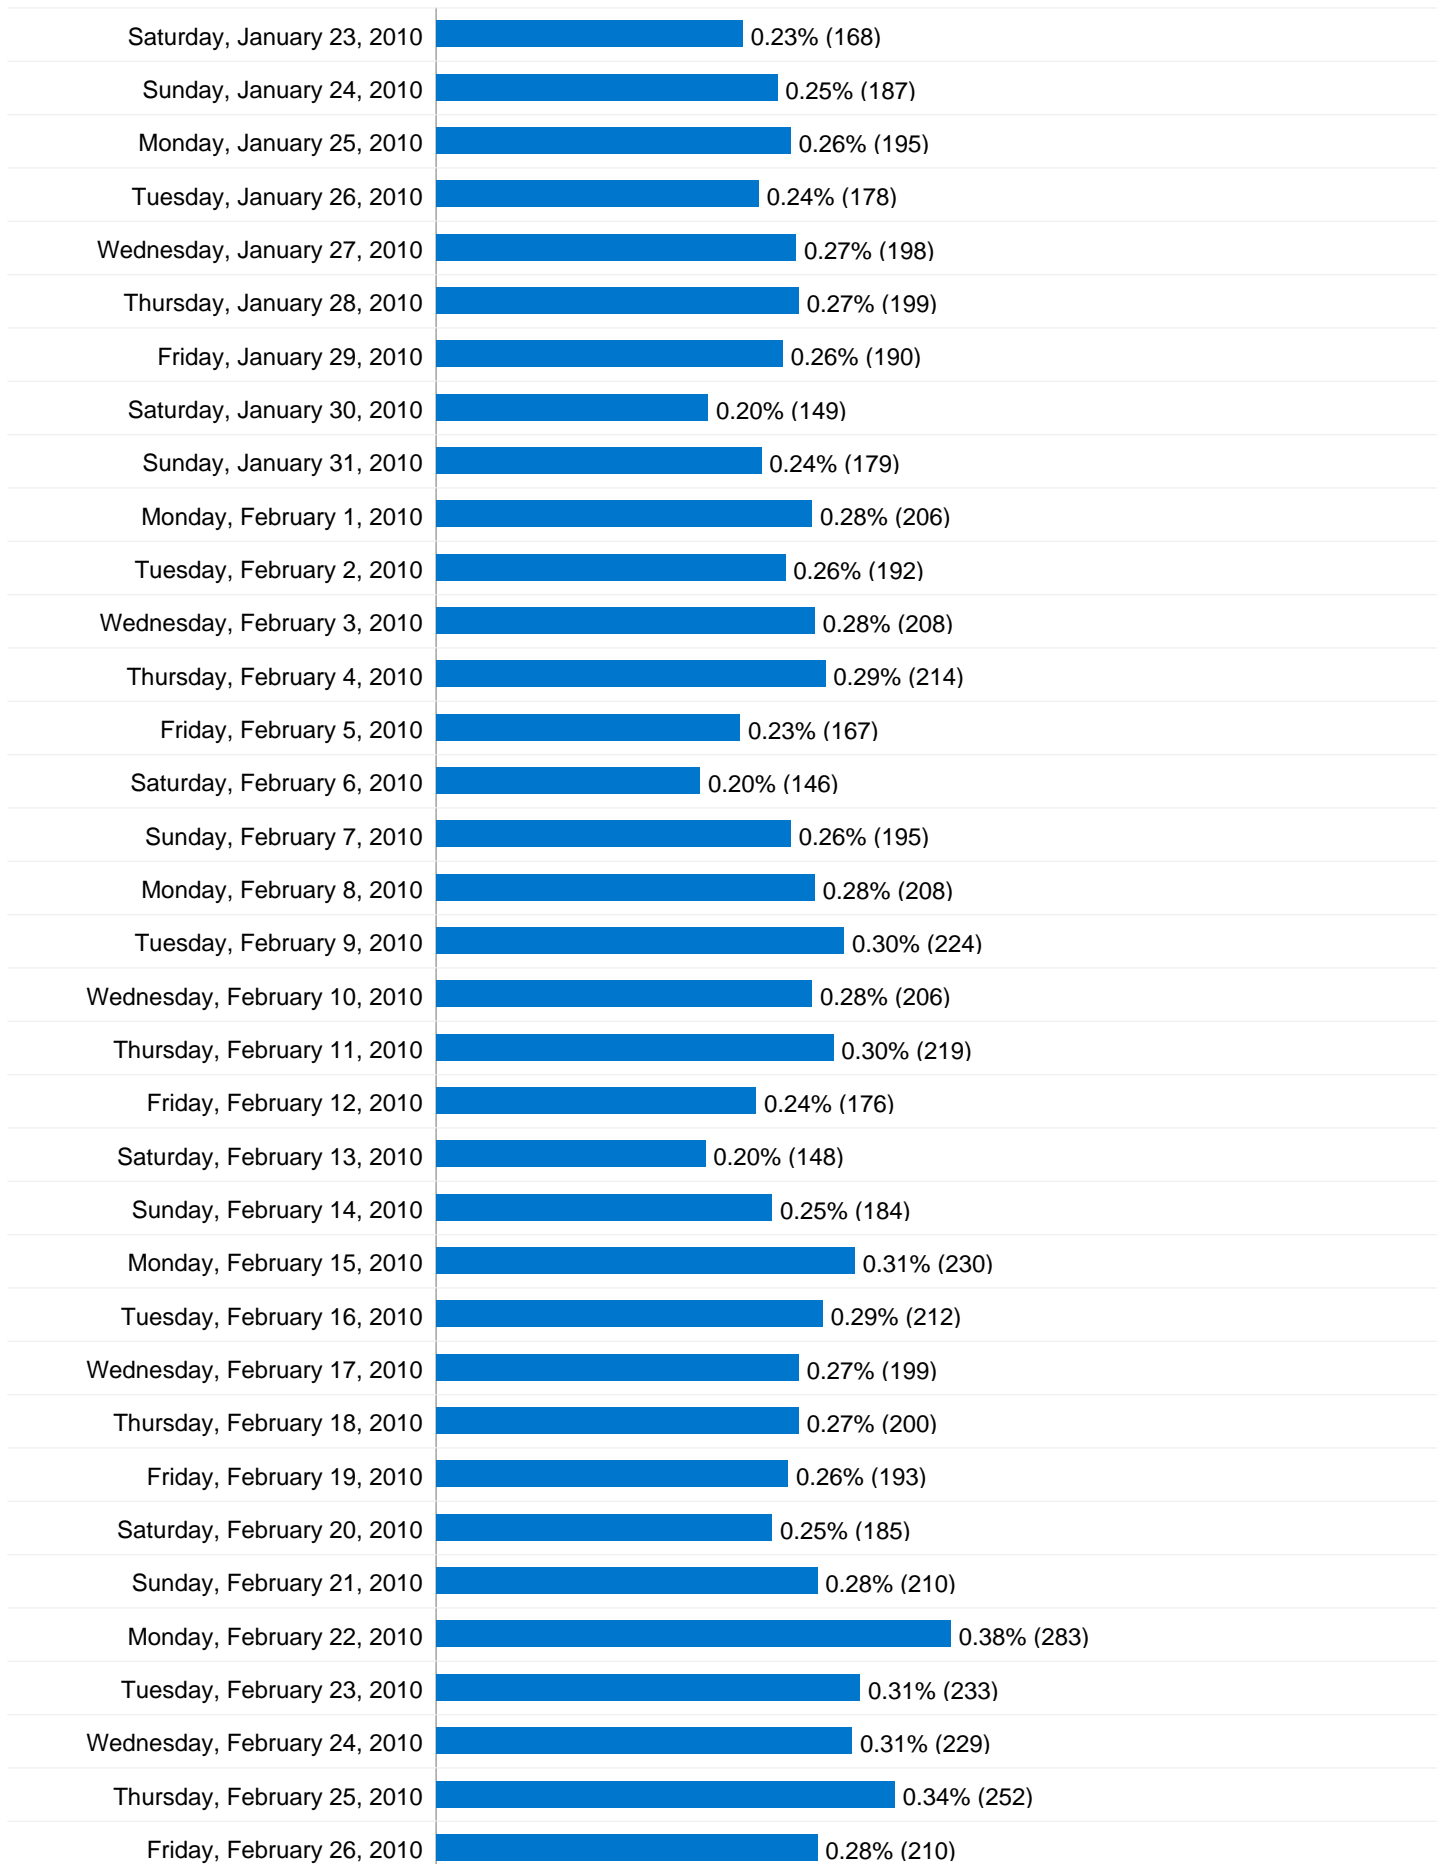

Visitors Overview

Visitors
52,835

Visits for all visitors

Visits
74,126

New vs. Returning

Visitor Type	Visits	% visits
New Visitor	51,727	69.78%
Returning Visitor	22,399	30.22%

Map Overlay

All traffic sources sent a total of 74,126 visits

74,126 visits came from 126 countries/territories

Site Usage

Visits	Pages/Visit	Avg. Time on Site	% New Visits	Bounce Rate	
74,126 % of Site Total: 100.00%	3.17 Site Avg: 3.17 (0.00%)	00:03:41 Site Avg: 00:03:41 (0.00%)	69.78% Site Avg: 69.70% (0.11%)	42.25% Site Avg: 42.25% (0.00%)	
Country/Territory	Visits	Pages/Visit	Avg. Time on Site	% New Visits	Bounce Rate
Australia	68,525	3.26	00:03:51	68.31%	40.10%
United States	1,698	1.64	00:01:01	91.81%	78.80%
United Kingdom	810	2.67	00:02:34	83.33%	55.68%
Ireland	509	1.16	00:00:13	99.02%	95.09%
New Zealand	378	3.01	00:02:54	85.19%	49.47%
Canada	232	2.35	00:02:19	90.52%	58.62%
Germany	177	2.76	00:02:53	76.27%	51.41%
Netherlands	119	2.78	00:02:08	75.63%	44.54%
India	117	2.56	00:02:33	94.02%	58.97%

74,126 Visits

203.08 Visits / Day

Monday, June 1, 2009	0.26% (193)
Tuesday, June 2, 2009	0.26% (196)
Wednesday, June 3, 2009	0.30% (225)
Thursday, June 4, 2009	0.30% (222)
Friday, June 5, 2009	0.20% (147)
Saturday, June 6, 2009	0.15% (113)
Sunday, June 7, 2009	0.14% (102)
Monday, June 8, 2009	0.20% (151)
Tuesday, June 9, 2009	0.28% (209)
Wednesday, June 10, 2009	0.23% (169)
Thursday, June 11, 2009	0.22% (163)
Friday, June 12, 2009	0.18% (136)
Saturday, June 13, 2009	0.14% (104)
Sunday, June 14, 2009	0.19% (138)
Monday, June 15, 2009	0.23% (170)
Tuesday, June 16, 2009	0.22% (166)
Wednesday, June 17, 2009	0.21% (156)
Thursday, June 18, 2009	0.23% (172)
Friday, June 19, 2009	0.20% (146)
Saturday, June 20, 2009	0.17% (126)
Sunday, June 21, 2009	0.22% (164)
Monday, June 22, 2009	0.23% (171)
Tuesday, June 23, 2009	0.27% (201)
Wednesday, June 24, 2009	0.22% (160)
Thursday, June 25, 2009	0.26% (190)
Friday, June 26, 2009	0.18% (135)