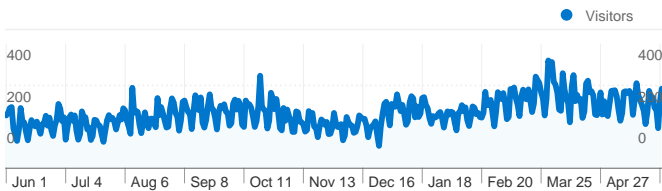

Site Usage

 **74,126** Visits

 **42.25%** Bounce Rate

 **235,209** Pageviews

 **00:03:41** Avg. Time on Site

 **3.17** Pages/Visit

 **69.70%** % New Visits

Traffic Sources Overview

Visitors Overview

Visitors
52,835

Visits for all visitors

Visits
74,126

New vs. Returning

Visitor Type	Visits	% visits
New Visitor	51,727	69.78%
Returning Visitor	22,399	30.22%

Map Overlay

All traffic sources sent a total of 74,126 visits

52,835 people visited this site

 **74,126 Visits**

 **52,835 Absolute Unique Visitors**

 **235,209 Pageviews**

 **3.17 Average Pageviews**

 **00:03:41 Time on Site**

 **42.25% Bounce Rate**

 **69.70% New Visits**

New vs. Returning

Jun 1, 2009 - May 31, 2010

Comparing to: Site

74,126 visits from 2 visitor types

Site Usage

Visits 74,126 % of Site Total: 100.00%	Pages/Visit 3.17 Site Avg: 3.17 (0.00%)	Avg. Time on Site 00:03:41 Site Avg: 00:03:41 (0.00%)	% New Visits 69.78% Site Avg: 69.70% (0.11%)	Bounce Rate 42.25% Site Avg: 42.25% (0.00%)	
Visitor Type	Visits	Pages/Visit	Avg. Time on Site	% New Visits	Bounce Rate
New Visitor	51,727	3.19	00:03:29	100.00%	42.13%
Returning Visitor	22,399	3.14	00:04:07	0.00%	42.55%