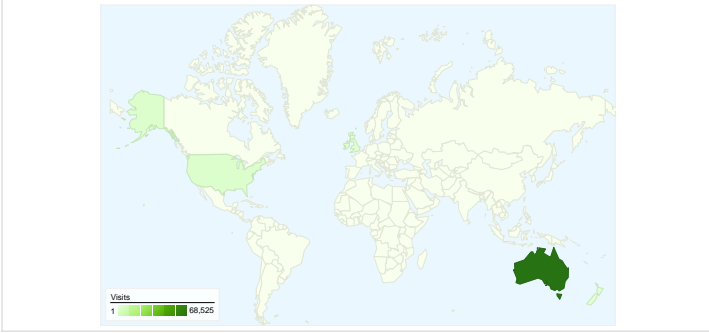

Visitors Overview

Visitors
52,835

Visits for all visitors

Visits
74,126

New vs. Returning

Visitor Type	Visits	% visits
New Visitor	51,727	69.78%
Returning Visitor	22,399	30.22%

Map Overlay

All traffic sources sent a total of 74,126 visits

 8.62% Direct Traffic

 8.27% Referring Sites

 83.11% Search Engines

- **Search Engines**
61,604.00 (83.11%)
- **Direct Traffic**
6,389.00 (8.62%)
- **Referring Sites**
6,133.00 (8.27%)

Top Traffic Sources

52,835 people visited this site

 **74,126 Visits**

 **52,835 Absolute Unique Visitors**

 **235,209 Pageviews**

 **3.17 Average Pageviews**

 **00:03:41 Time on Site**

 **42.25% Bounce Rate**

 **69.70% New Visits**

74,126 visits came from 126 countries/territories

Site Usage

Visits	Pages/Visit	Avg. Time on Site	% New Visits	Bounce Rate	
74,126 % of Site Total: 100.00%	3.17 Site Avg: 3.17 (0.00%)	00:03:41 Site Avg: 00:03:41 (0.00%)	69.78% Site Avg: 69.70% (0.11%)	42.25% Site Avg: 42.25% (0.00%)	
Country/Territory	Visits	Pages/Visit	Avg. Time on Site	% New Visits	Bounce Rate
Australia	68,525	3.26	00:03:51	68.31%	40.10%
United States	1,698	1.64	00:01:01	91.81%	78.80%
United Kingdom	810	2.67	00:02:34	83.33%	55.68%
Ireland	509	1.16	00:00:13	99.02%	95.09%
New Zealand	378	3.01	00:02:54	85.19%	49.47%
Canada	232	2.35	00:02:19	90.52%	58.62%
Germany	177	2.76	00:02:53	76.27%	51.41%
Netherlands	119	2.78	00:02:08	75.63%	44.54%
India	117	2.56	00:02:33	94.02%	58.97%