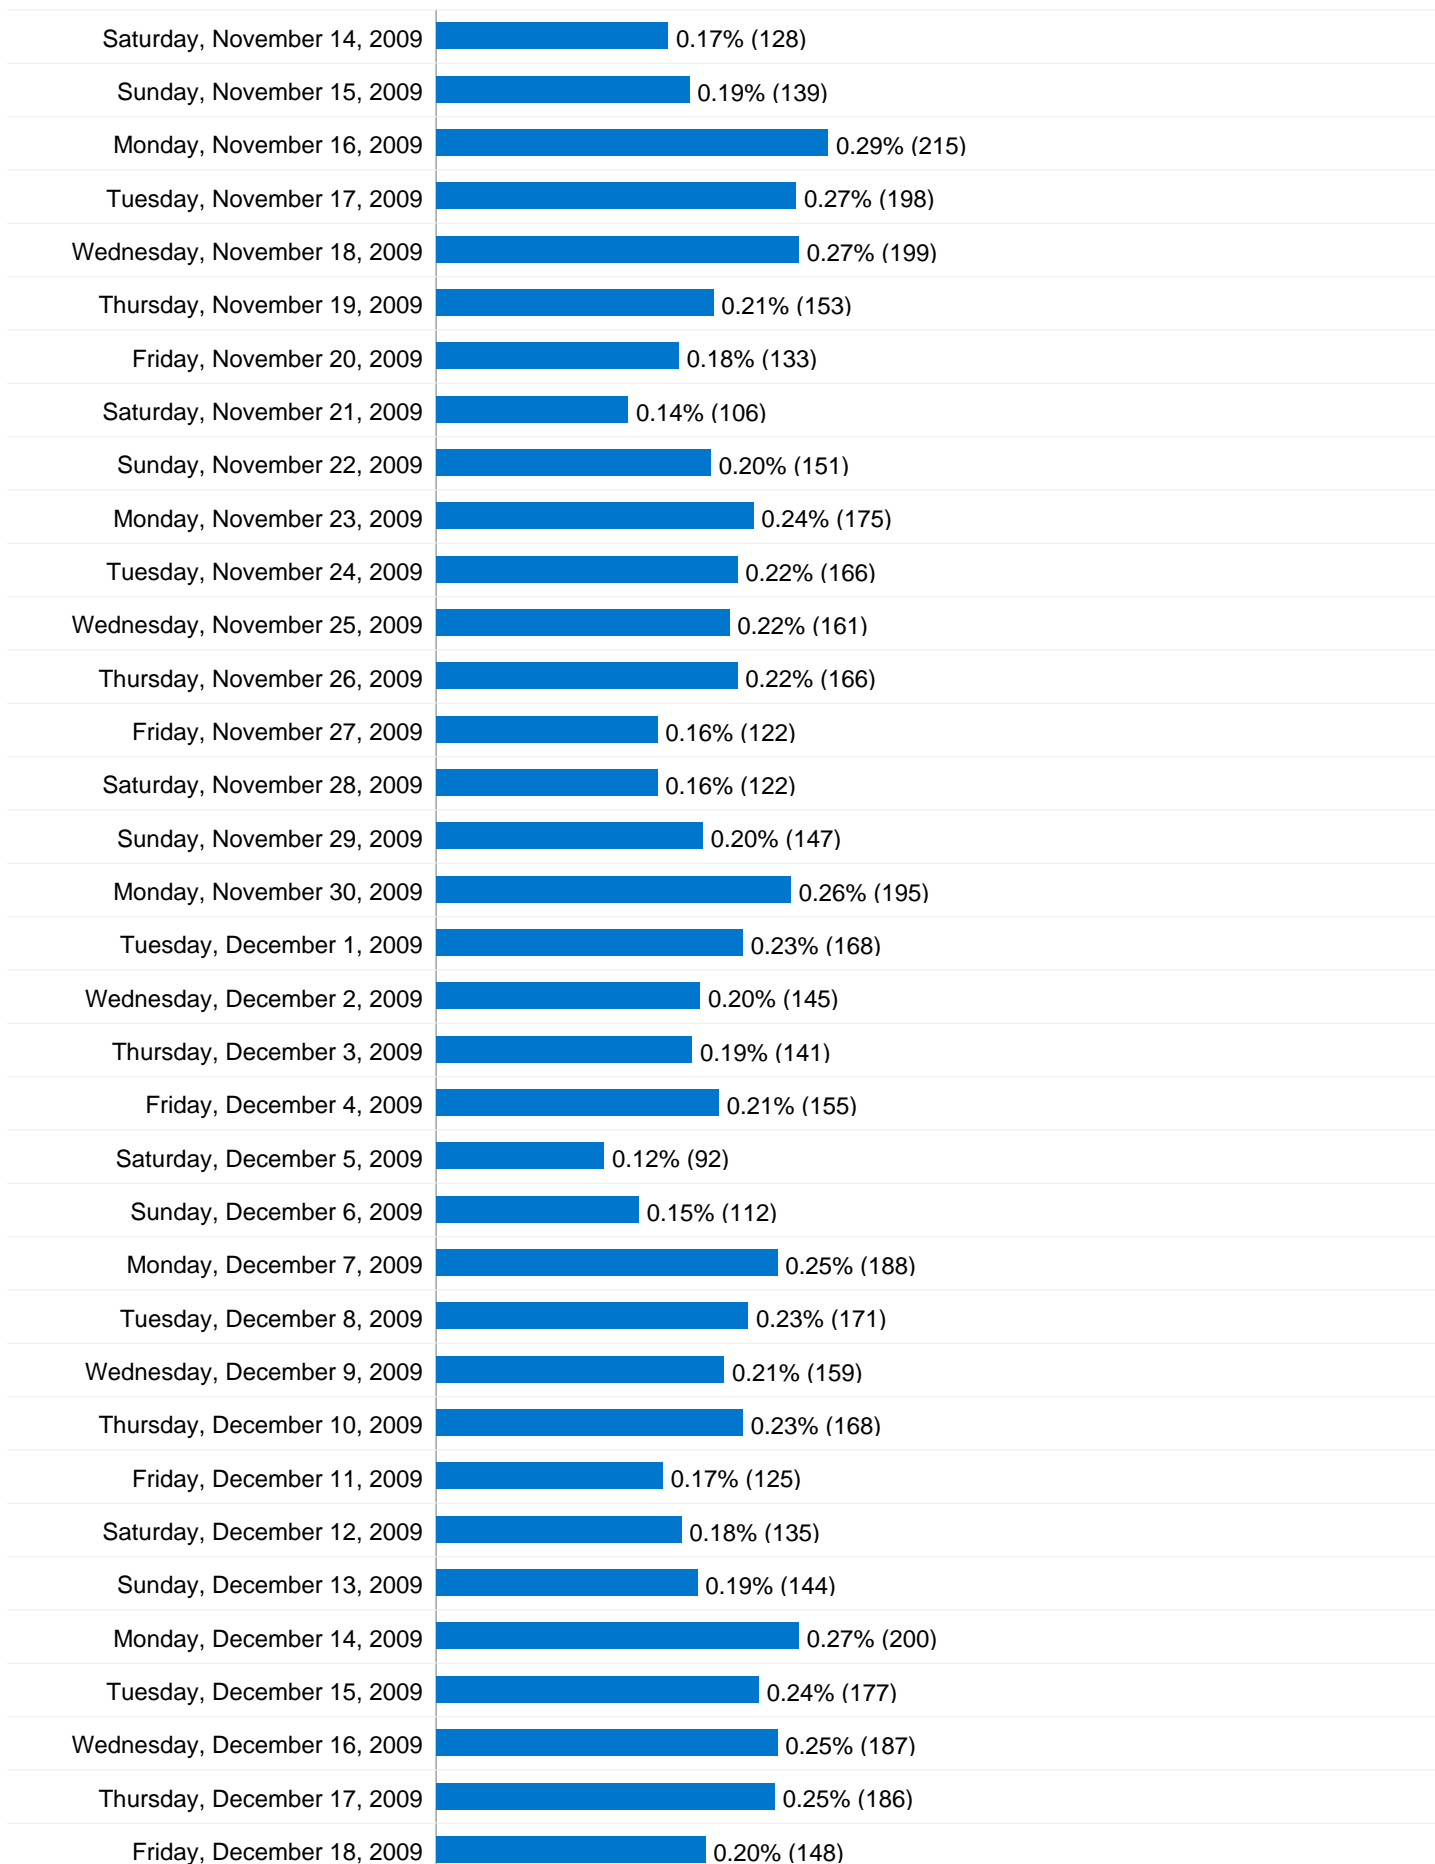

Visitors Overview

Visitors
52,835

Visits for all visitors

Visits
74,126

New vs. Returning

Visitor Type	Visits	% visits
New Visitor	51,727	69.78%
Returning Visitor	22,399	30.22%

Map Overlay

All traffic sources sent a total of 74,126 visits

74,126 visits came from 126 countries/territories

Site Usage

Visits	Pages/Visit	Avg. Time on Site	% New Visits	Bounce Rate	
74,126 % of Site Total: 100.00%	3.17 Site Avg: 3.17 (0.00%)	00:03:41 Site Avg: 00:03:41 (0.00%)	69.78% Site Avg: 69.70% (0.11%)	42.25% Site Avg: 42.25% (0.00%)	
Country/Territory	Visits	Pages/Visit	Avg. Time on Site	% New Visits	Bounce Rate
Australia	68,525	3.26	00:03:51	68.31%	40.10%
United States	1,698	1.64	00:01:01	91.81%	78.80%
United Kingdom	810	2.67	00:02:34	83.33%	55.68%
Ireland	509	1.16	00:00:13	99.02%	95.09%
New Zealand	378	3.01	00:02:54	85.19%	49.47%
Canada	232	2.35	00:02:19	90.52%	58.62%
Germany	177	2.76	00:02:53	76.27%	51.41%
Netherlands	119	2.78	00:02:08	75.63%	44.54%
India	117	2.56	00:02:33	94.02%	58.97%

74,126 Visits

203.08 Visits / Day

Monday, June 1, 2009	0.26% (193)
Tuesday, June 2, 2009	0.26% (196)
Wednesday, June 3, 2009	0.30% (225)
Thursday, June 4, 2009	0.30% (222)
Friday, June 5, 2009	0.20% (147)
Saturday, June 6, 2009	0.15% (113)
Sunday, June 7, 2009	0.14% (102)
Monday, June 8, 2009	0.20% (151)
Tuesday, June 9, 2009	0.28% (209)
Wednesday, June 10, 2009	0.23% (169)
Thursday, June 11, 2009	0.22% (163)
Friday, June 12, 2009	0.18% (136)
Saturday, June 13, 2009	0.14% (104)
Sunday, June 14, 2009	0.19% (138)
Monday, June 15, 2009	0.23% (170)
Tuesday, June 16, 2009	0.22% (166)
Wednesday, June 17, 2009	0.21% (156)
Thursday, June 18, 2009	0.23% (172)
Friday, June 19, 2009	0.20% (146)
Saturday, June 20, 2009	0.17% (126)
Sunday, June 21, 2009	0.22% (164)
Monday, June 22, 2009	0.23% (171)
Tuesday, June 23, 2009	0.27% (201)
Wednesday, June 24, 2009	0.22% (160)
Thursday, June 25, 2009	0.26% (190)
Friday, June 26, 2009	0.18% (135)